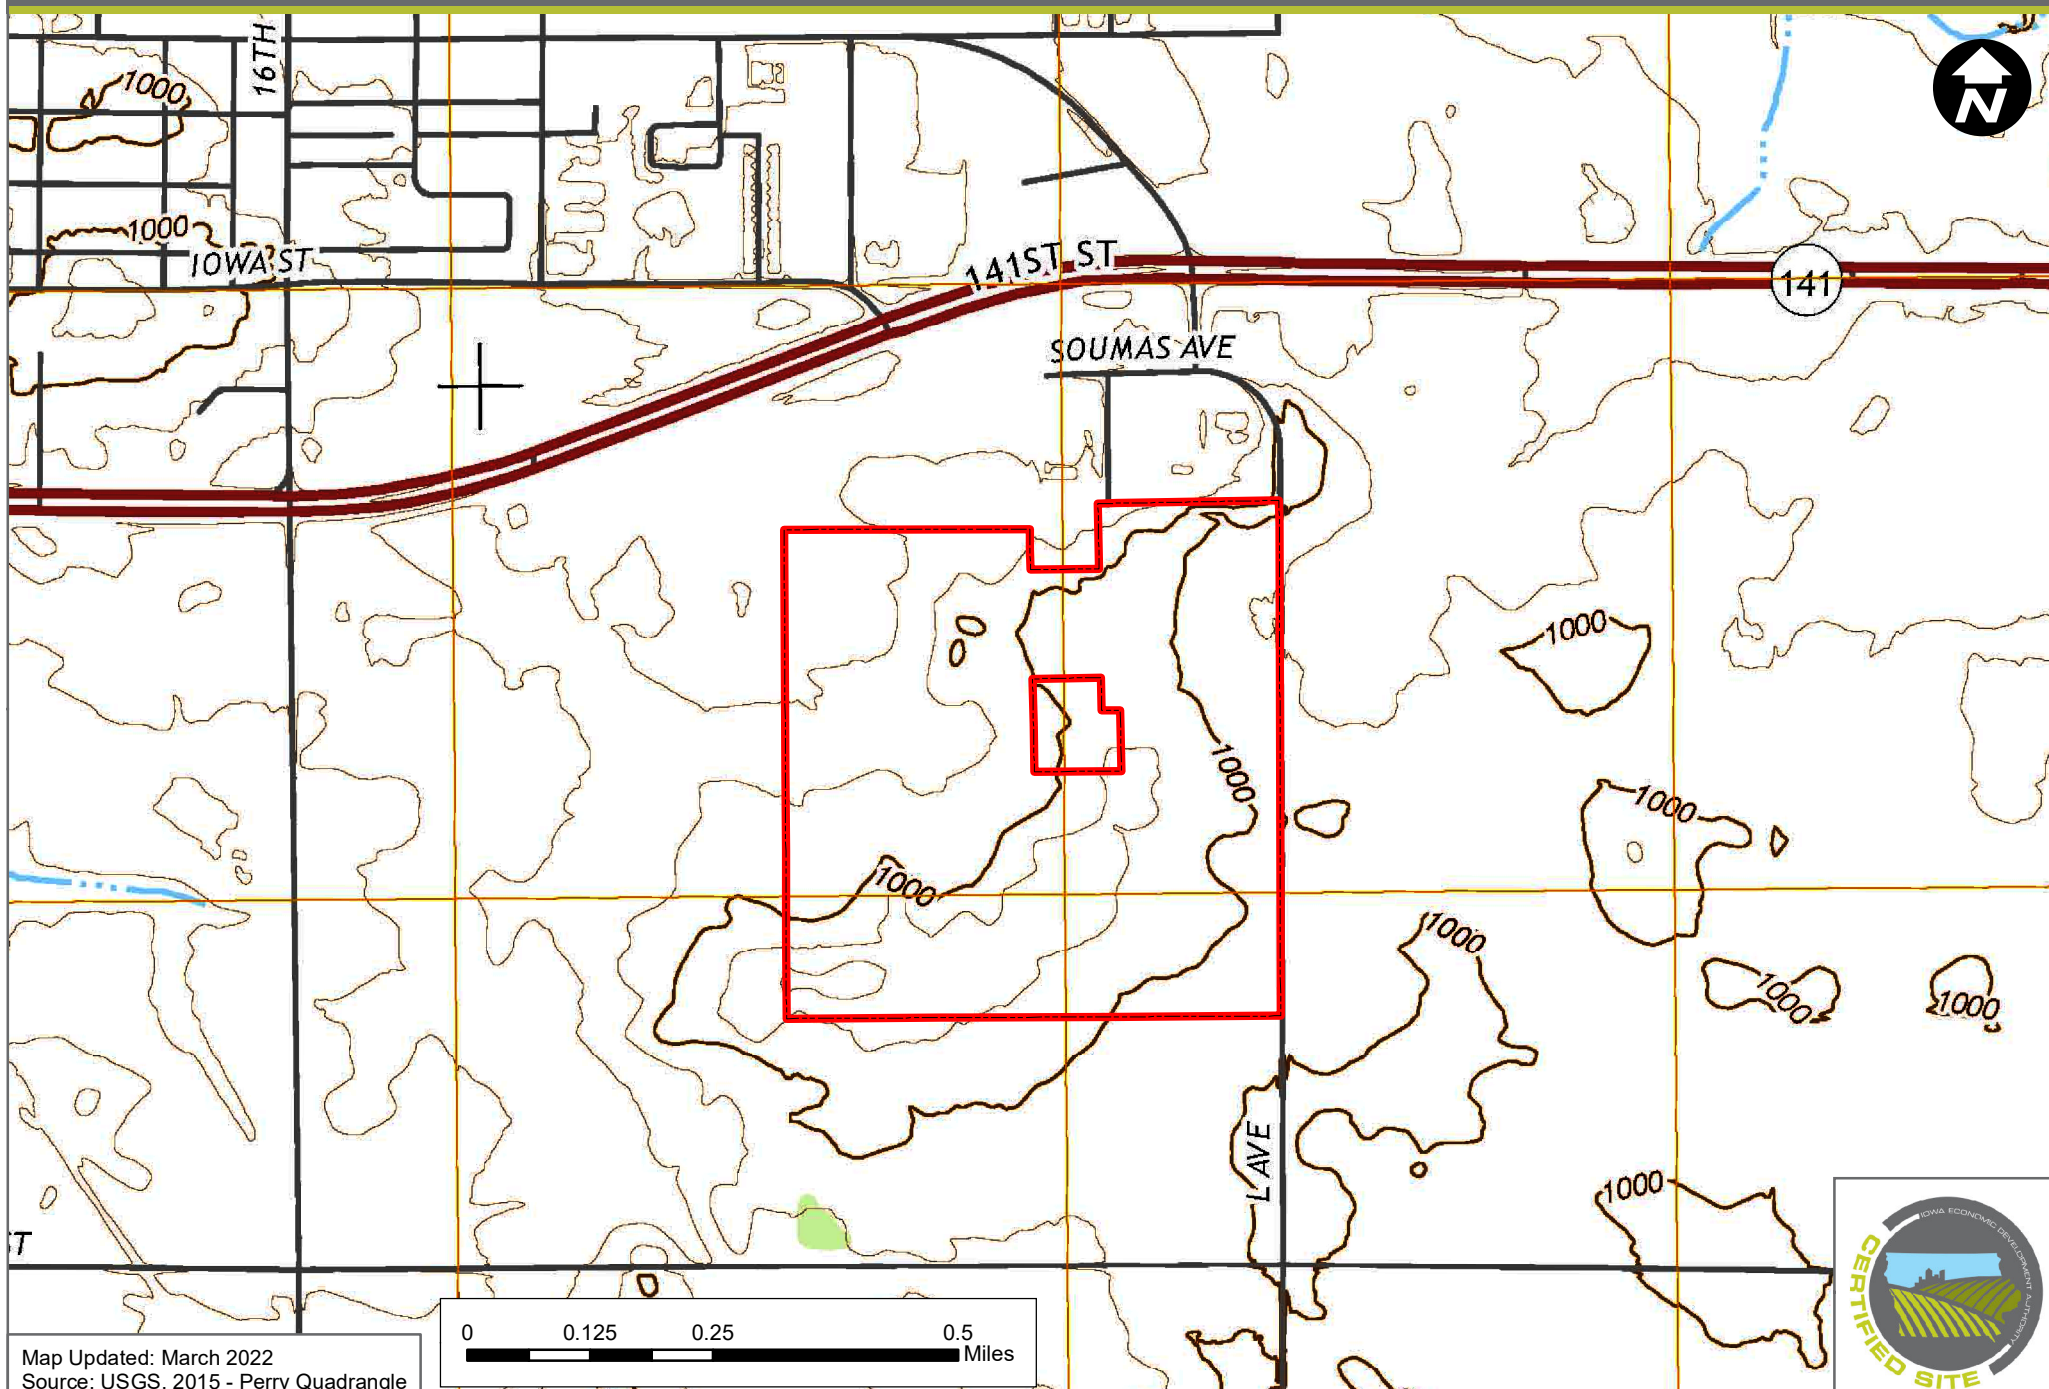

PERRY INDUSTRIAL PARK (156.06 ACRES)

PERRY, IOWA - USGS QUADRANGLE MAP

Map Updated: March 2022
Source: USGS, 2015 - Perry Quadrangle