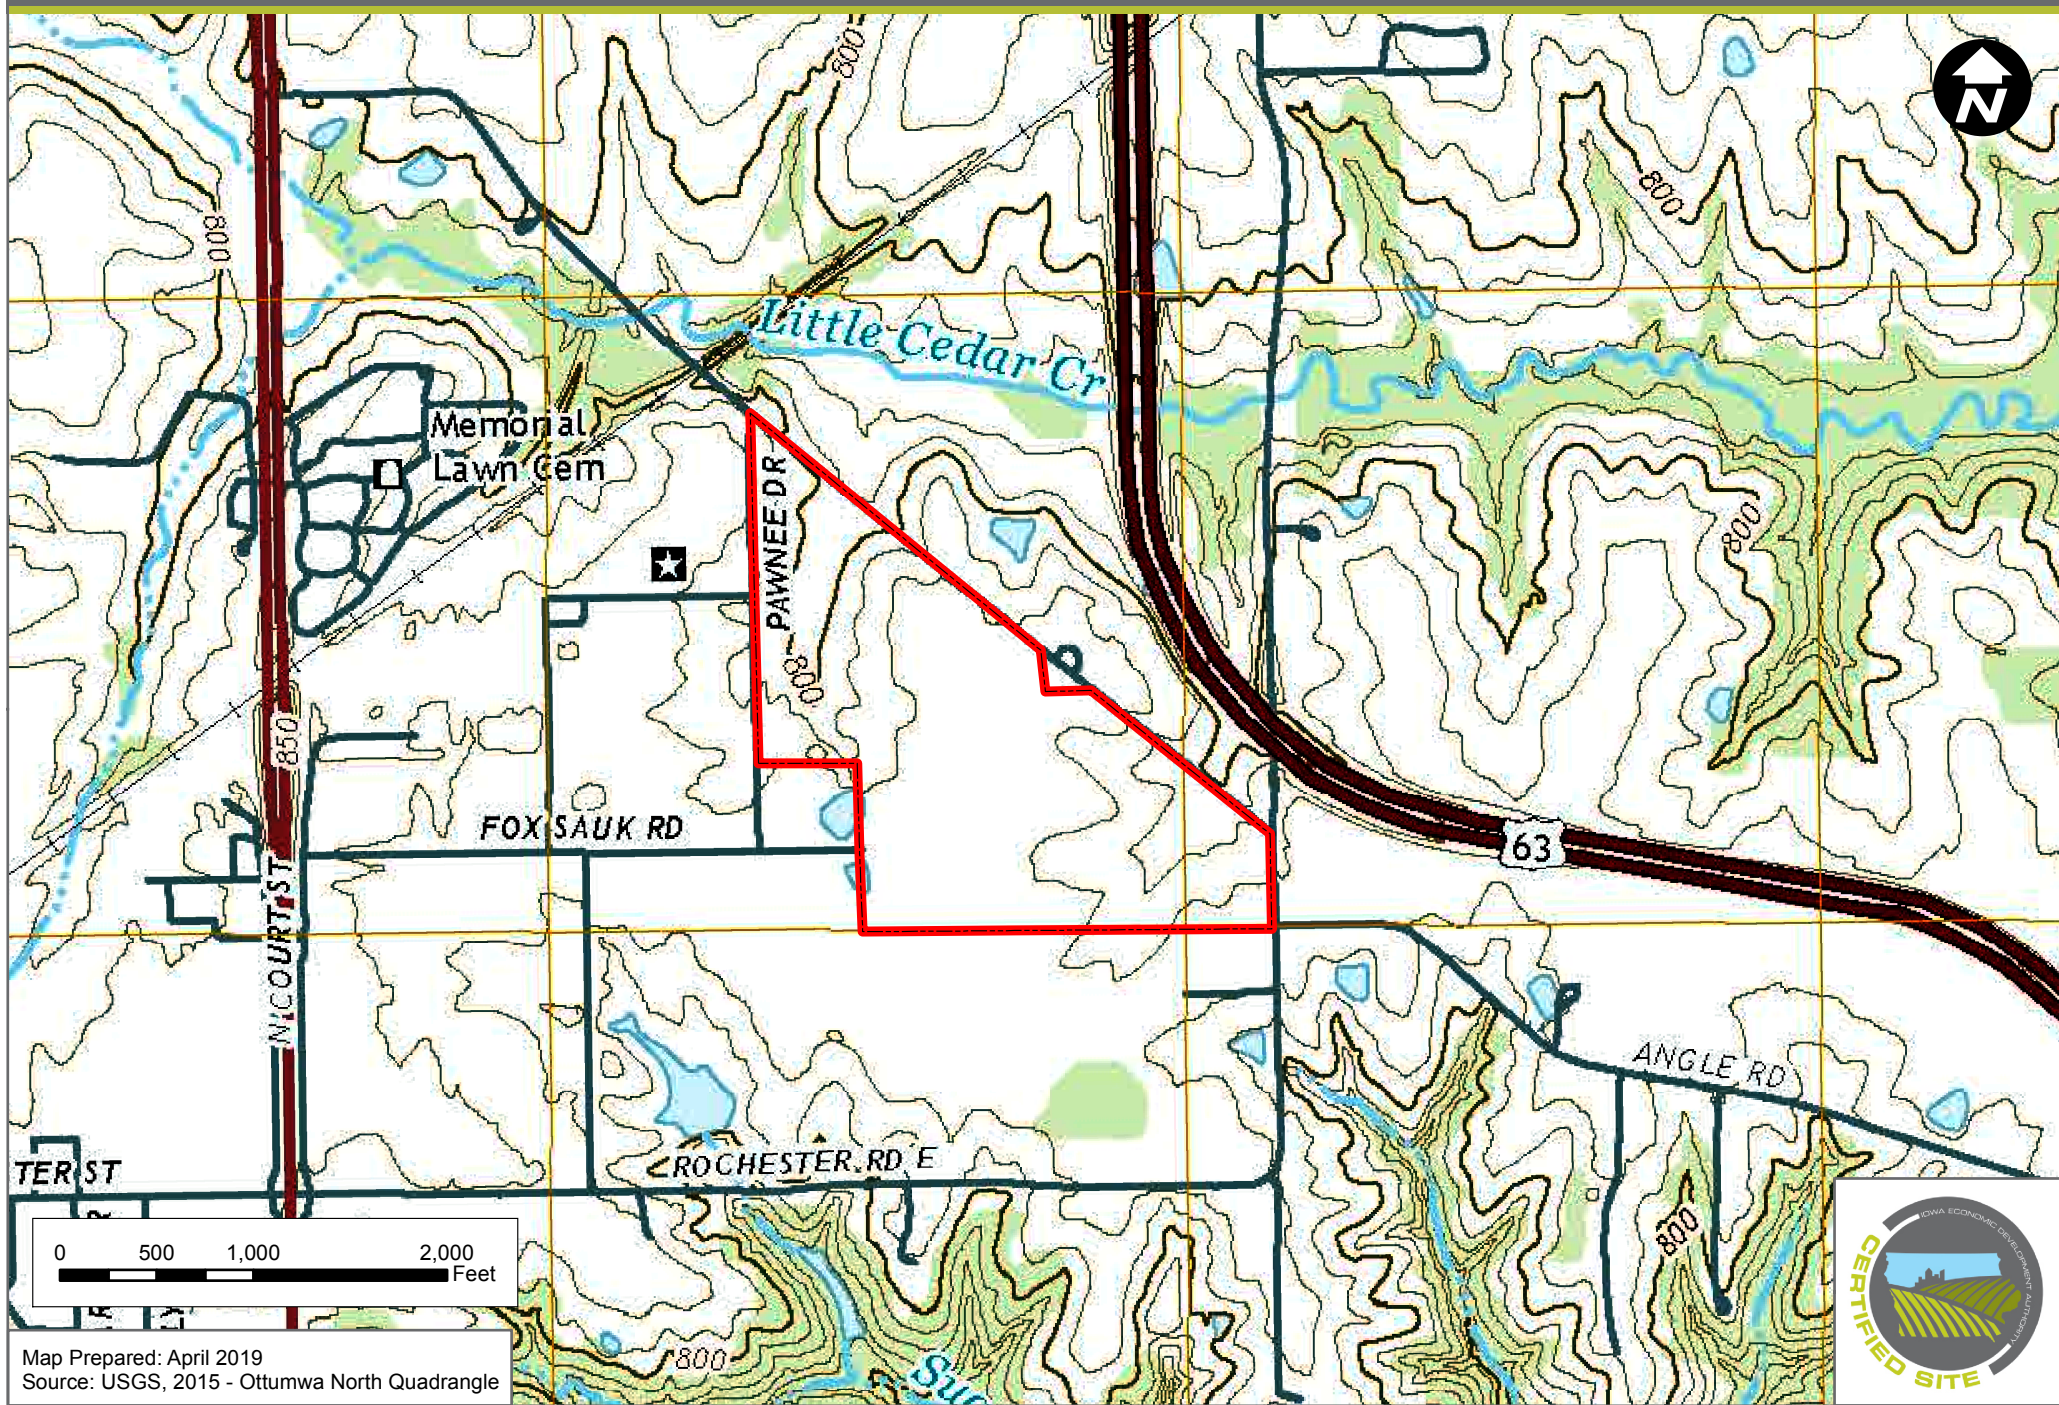

HELGERSON FLATS INDUSTRIAL CENTER (85.05 ACRES)

OTTUMWA, IOWA - USGS QUADRANGLE MAP

Map Prepared: April 2019
Source: USGS, 2015 - Ottumwa North Quadrangle