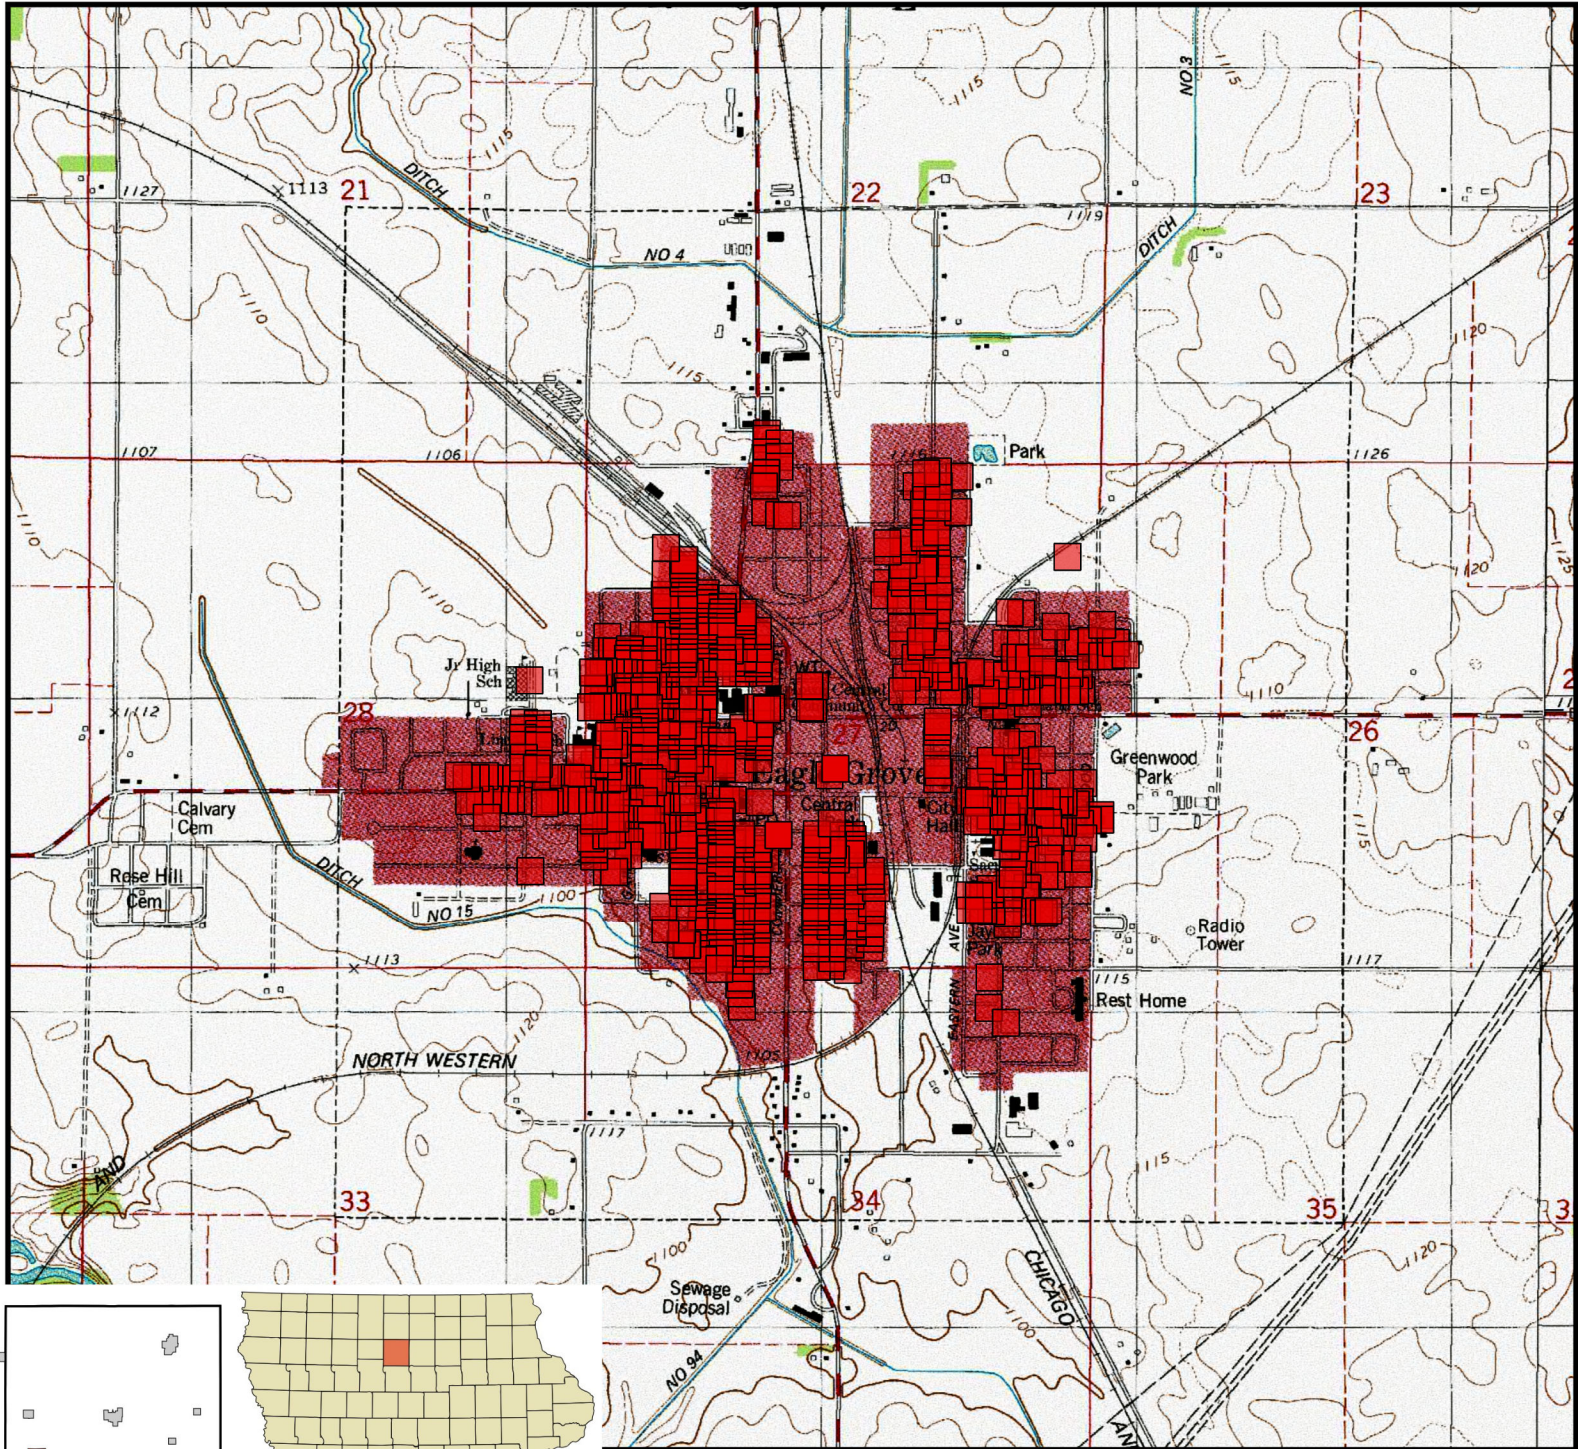

Wright County. Image source: Wikipedia, 2026.

Eagle Grove Lead Service Line Replacement Project
Eagle Grove, IA (Wright County, Iowa)

Legend

 Project Areas

Scale:1:24,000

Eagle Grove Lead Service Line Replacement Project
Eagle Grove, IA (Wright County, Iowa)