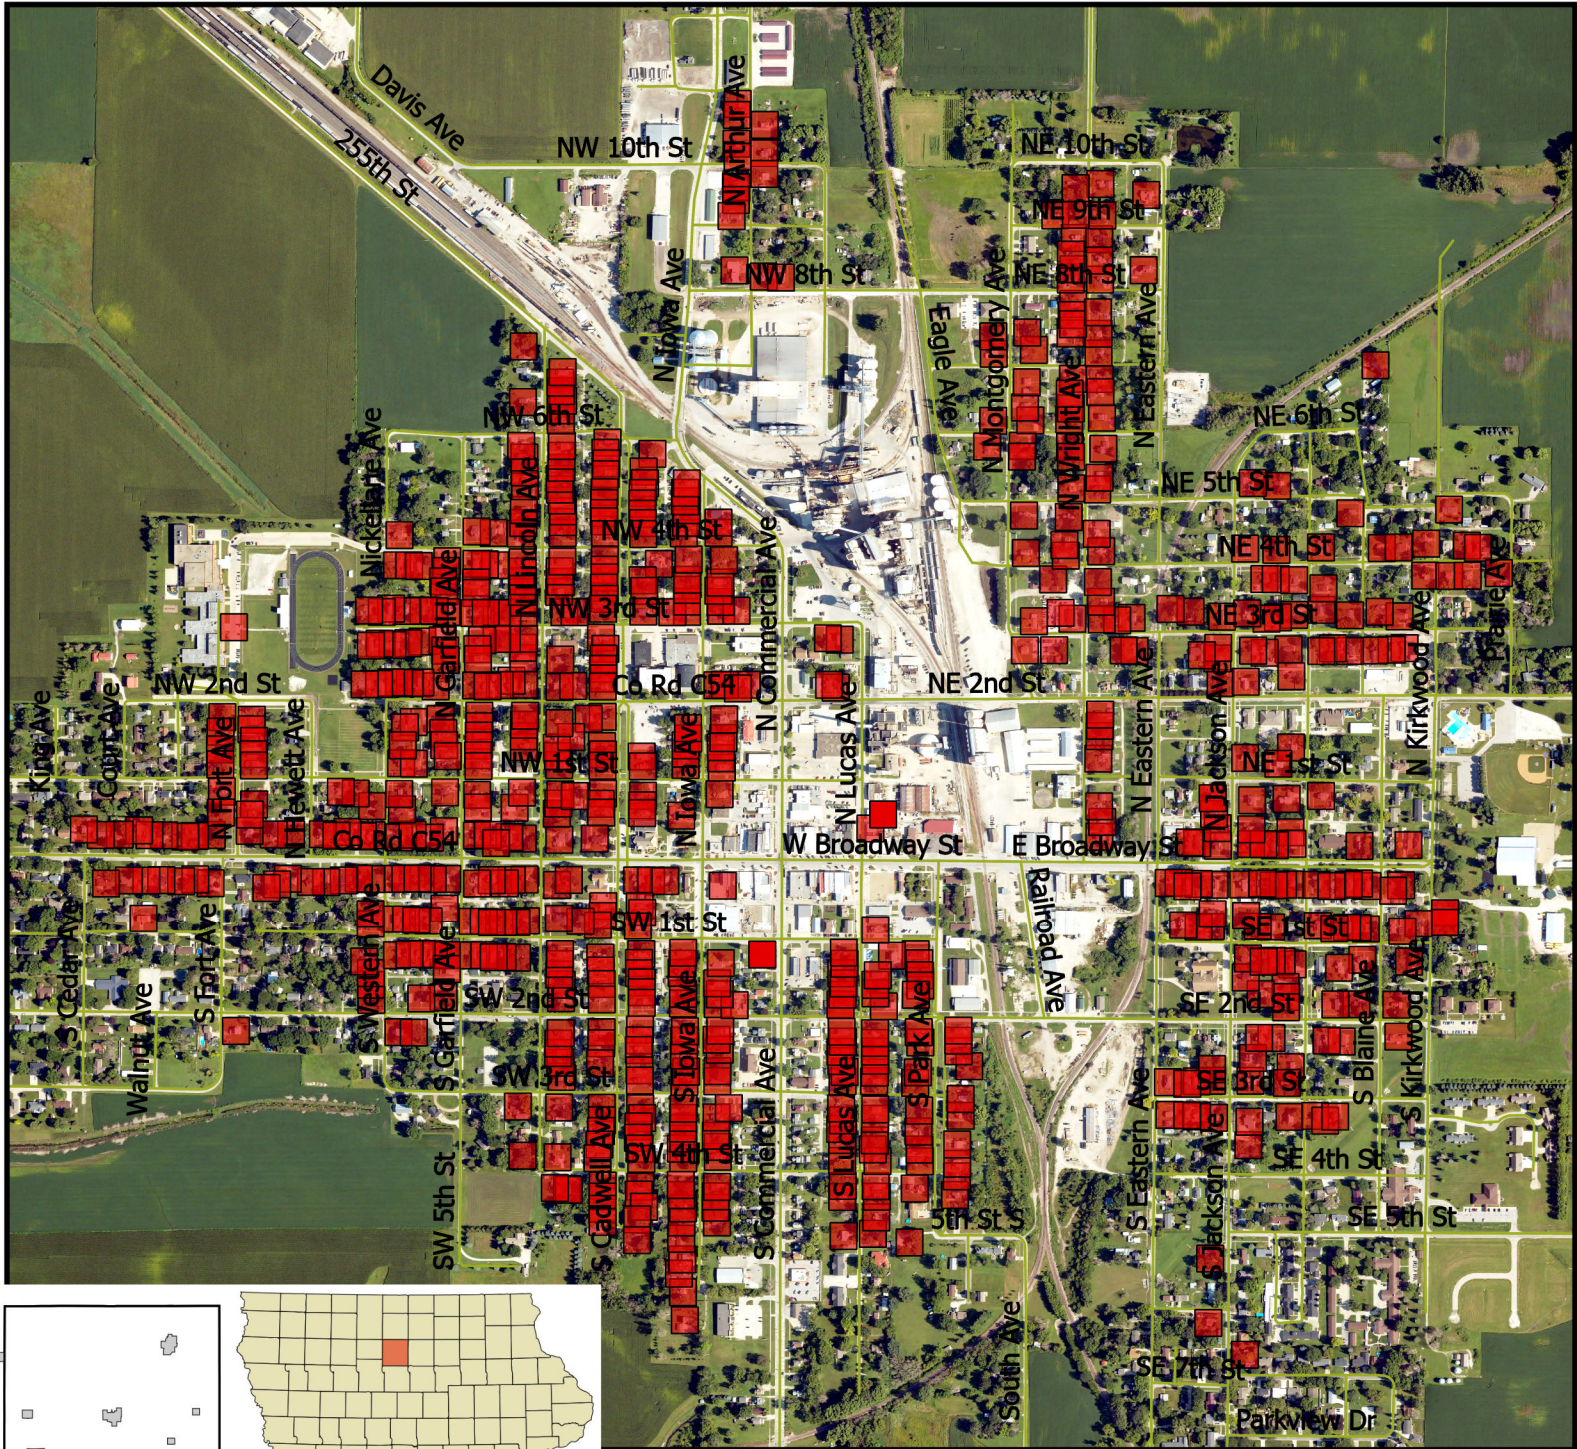

Wright County. Image source: Wikipedia, 2026.

Eagle Grove Lead Service Line Replacement Project
Eagle Grove, IA (Wright County, Iowa)

Legend

 Project Areas

Scale:1:24,000

Eagle Grove Lead Service Line Replacement Project
Eagle Grove, IA (Wright County, Iowa)