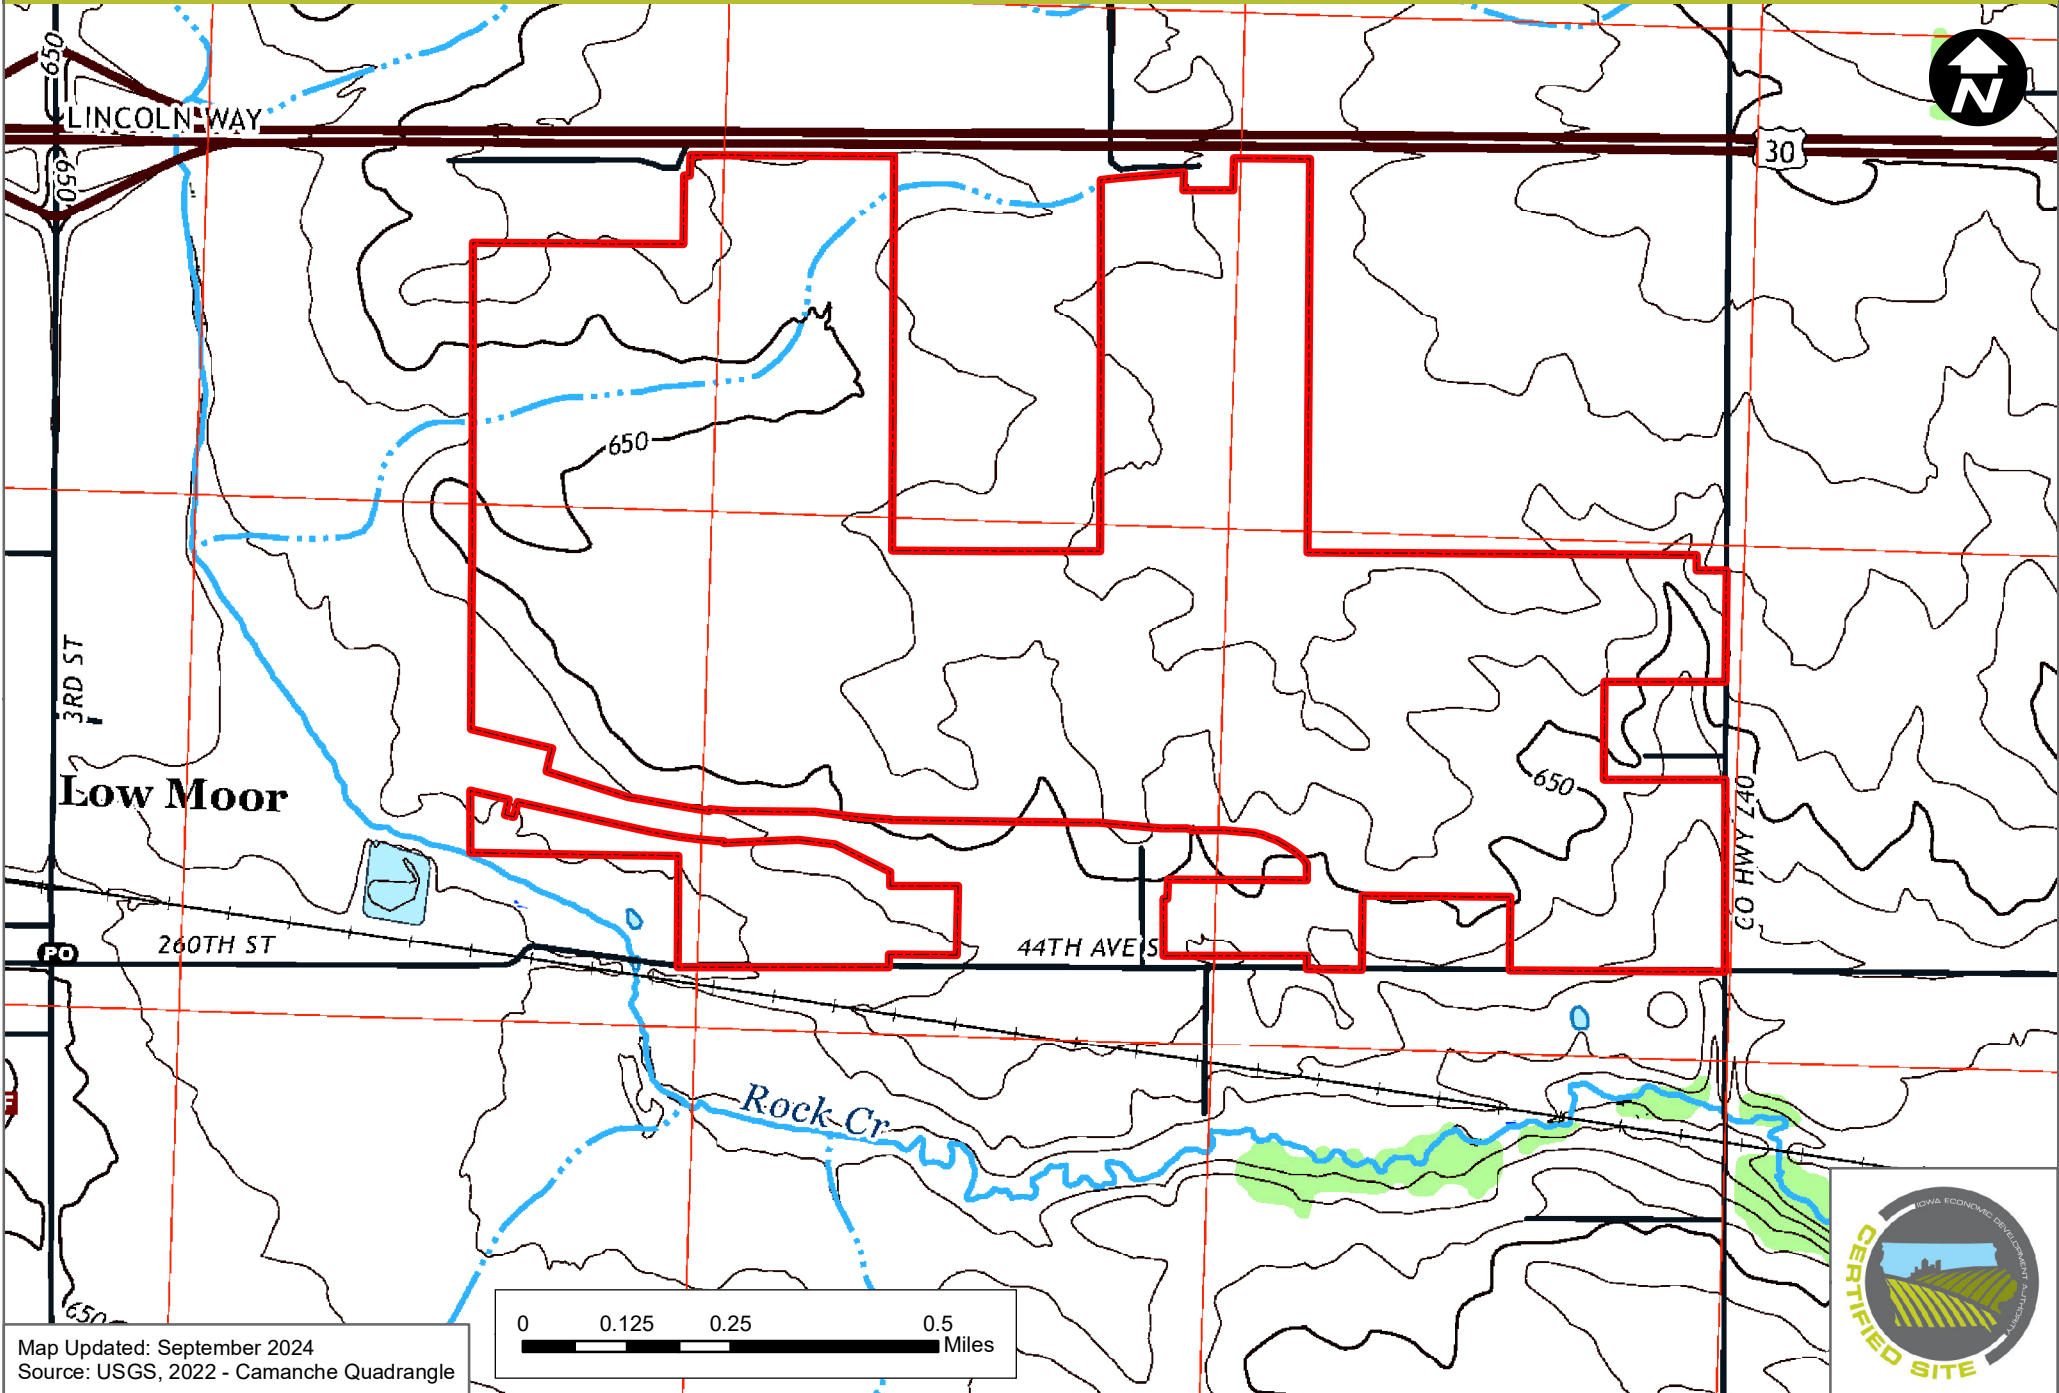

LINCOLNWAY INDUSTRIAL RAIL AND AIR PARK

CLINTON, IOWA - USGS QUADRANGLE MAP

(596.57 ACRES)

Map Updated: September 2024
Source: USGS, 2022 - Camanche Quadrangle