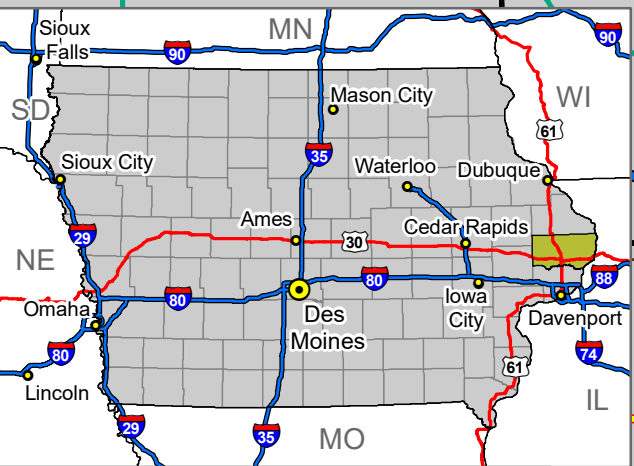

LINCOLNWAY INDUSTRIAL RAIL AND AIR PARK

CLINTON, IOWA - GENERAL LOCATION MAP (596.57 ACRES)

Distance from Site Location to:

DAVENPORT, IA	~ 35 MILES
DUBUQUE, IA	~ 66 MILES
CEDAR RAPIDS, IA	~ 78 MILES
PEORIA, IL	~ 109 MILES
CHICAGO, IL	~ 152 MILES
DES MOINES, IA	~ 193 MILES
ST. LOUIS, MO	~ 277 MILES

Map Updated: September 2024
 Data Source - Population Figures: US Census Bureau, Decennial Census, 2020 (rounded to nearest thousand)