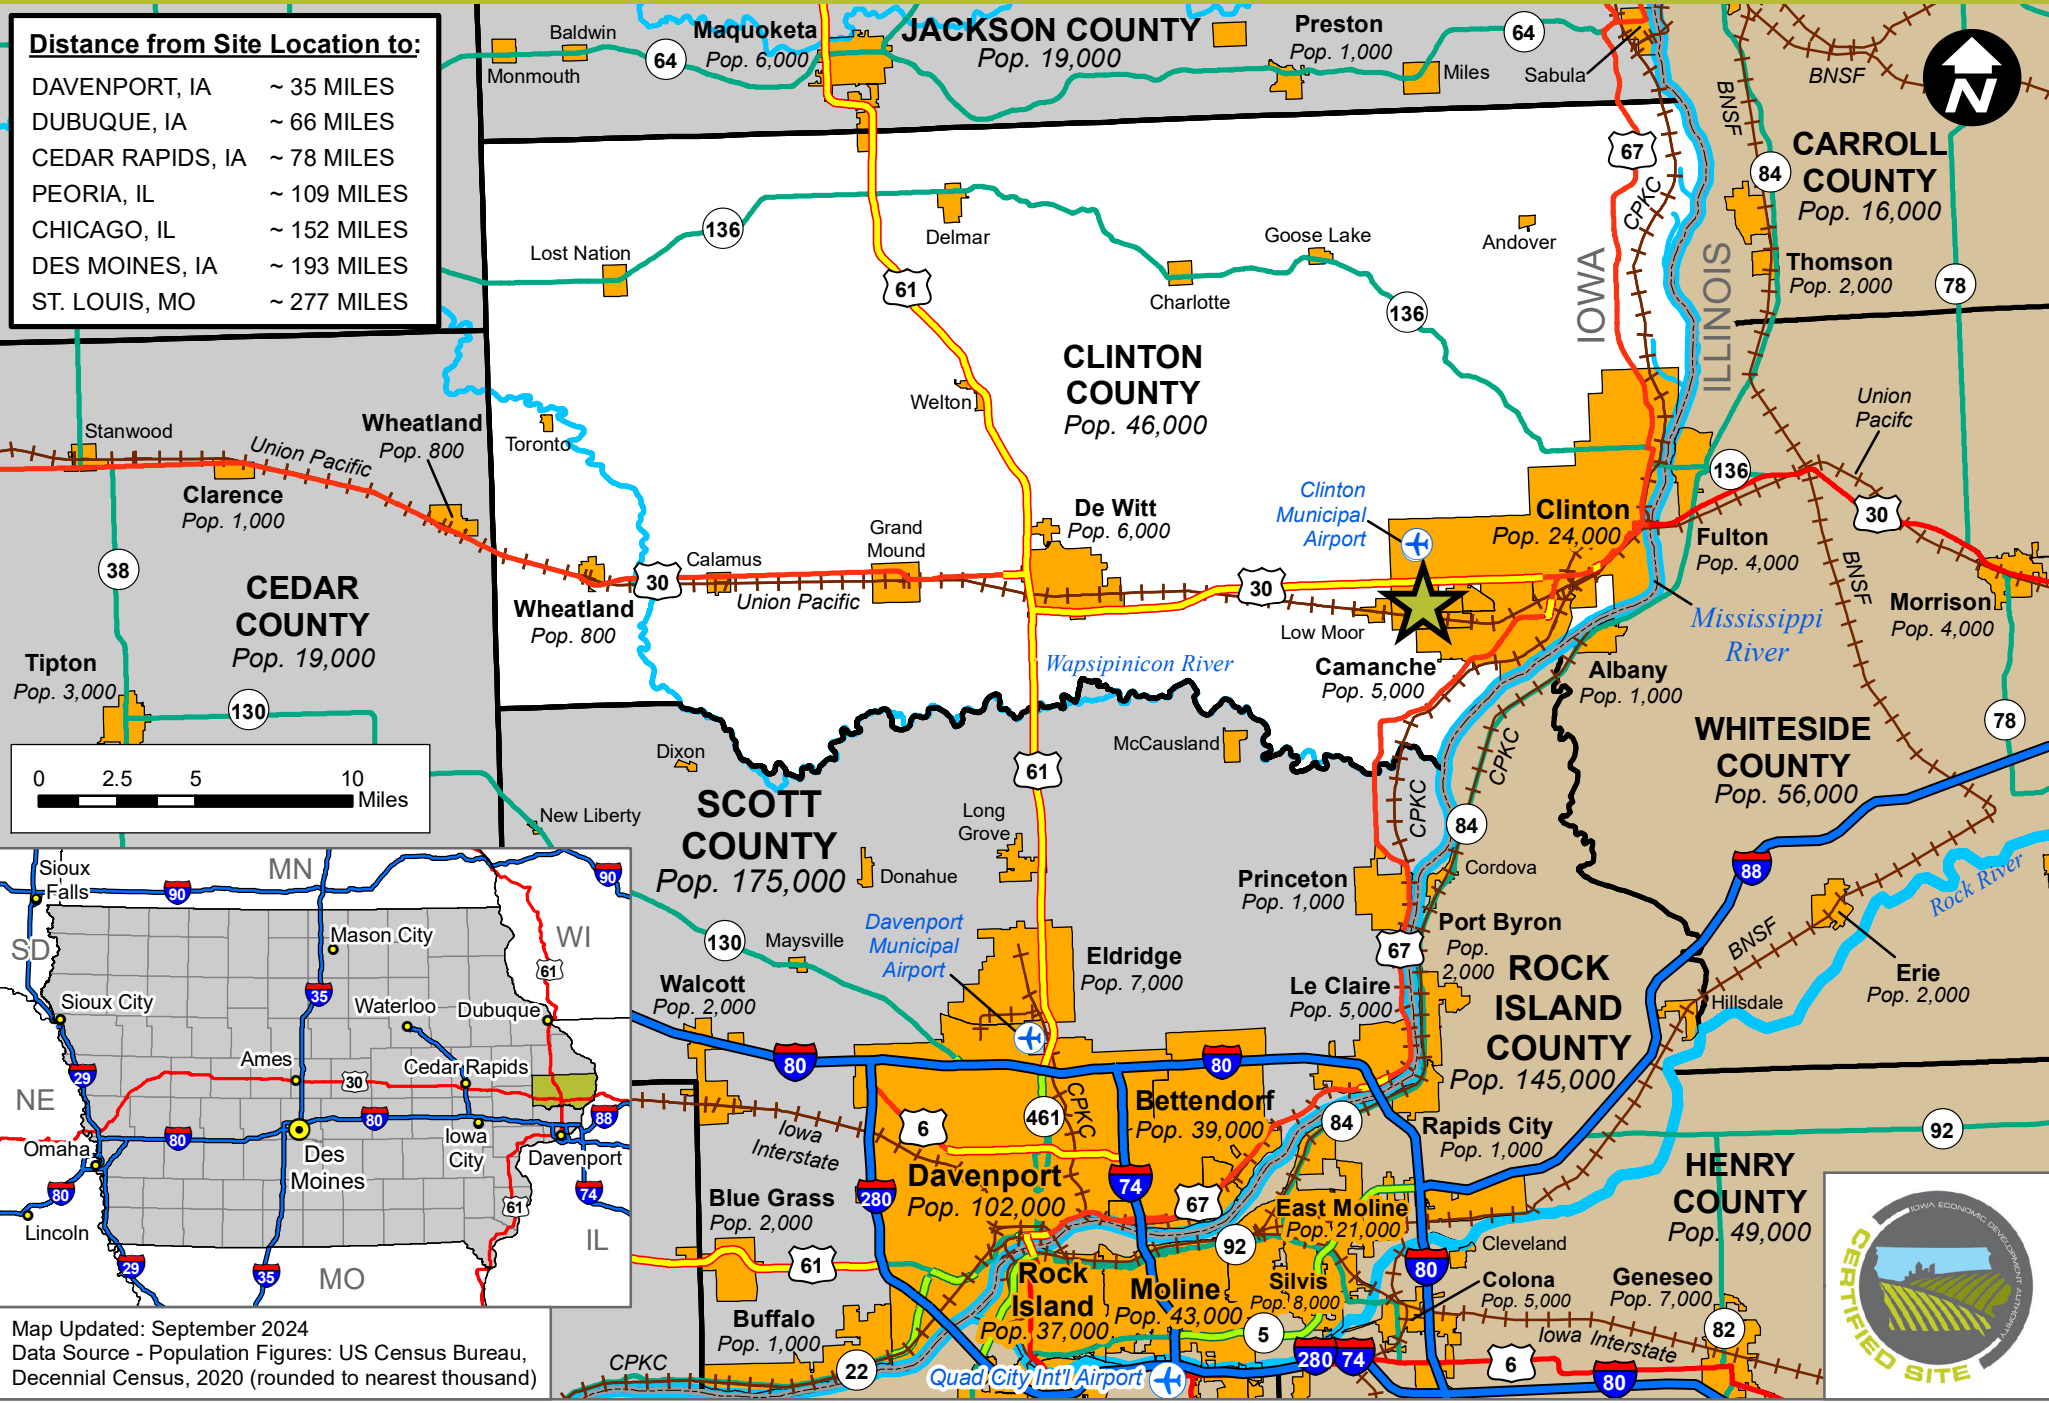

LINCOLNWAY INDUSTRIAL RAIL AND AIR PARK

CLINTON, IOWA - GENERAL LOCATION MAP (596.57 ACRES)

Distance from Site Location to:

DAVENPORT, IA	~ 35 MILES
DUBUQUE, IA	~ 66 MILES
CEDAR RAPIDS, IA	~ 78 MILES
PEORIA, IL	~ 109 MILES
CHICAGO, IL	~ 152 MILES
DES MOINES, IA	~ 193 MILES
ST. LOUIS, MO	~ 277 MILES

Map Updated: September 2024
 Data Source - Population Figures: US Census Bureau, Decennial Census, 2020 (rounded to nearest thousand)