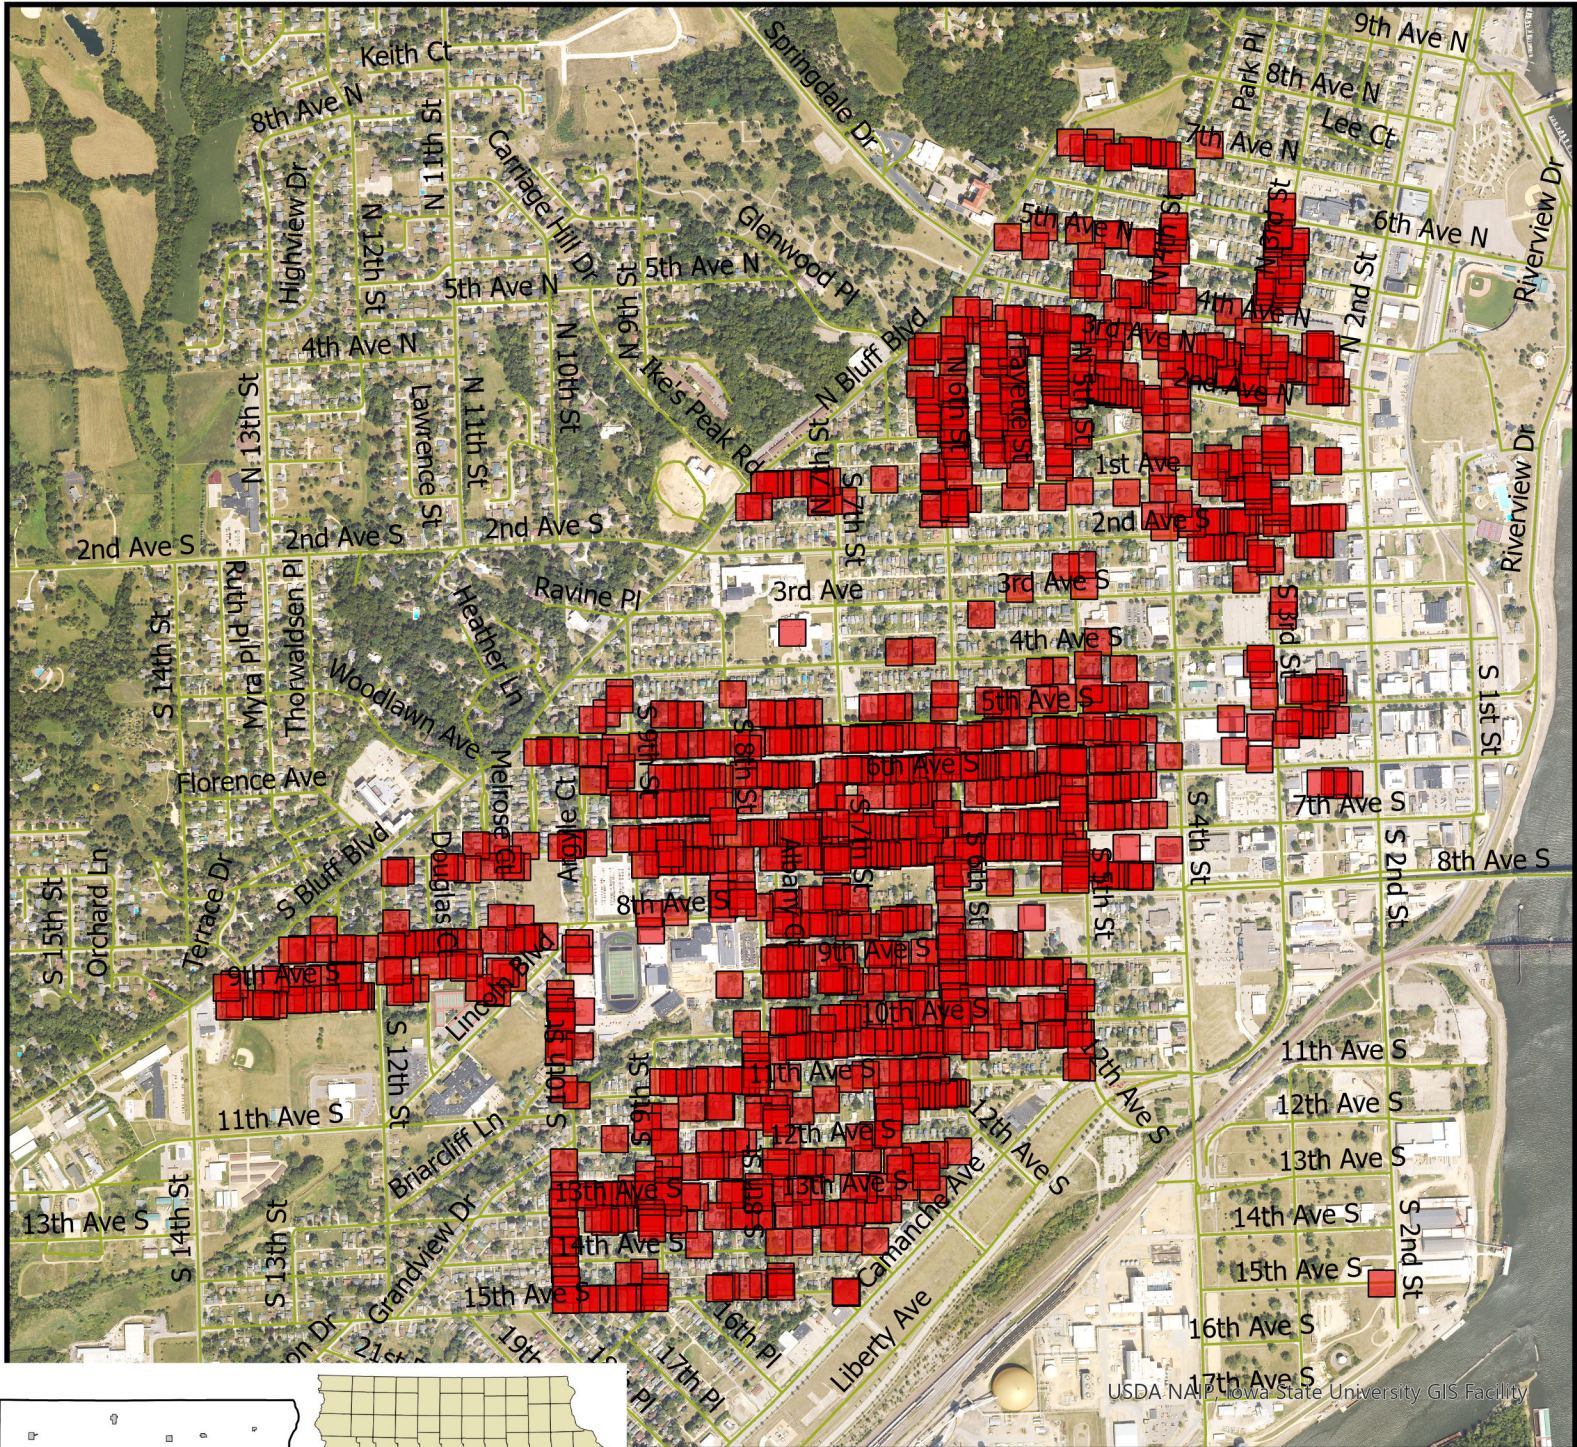

Clinton County. Image source: Wikipedia, 2023.

Iowa American Water (IAAW) - Clinton
 Lead Service Line Replacement Project
 Clinton, IA (Clinton County, Iowa)

Legend

 Project Areas

Scale:1:24,000

**Iowa American Water (IAAW) - Clinton
Lead Service Line Replacement Project
Clinton, IA (Clinton County, Iowa)**