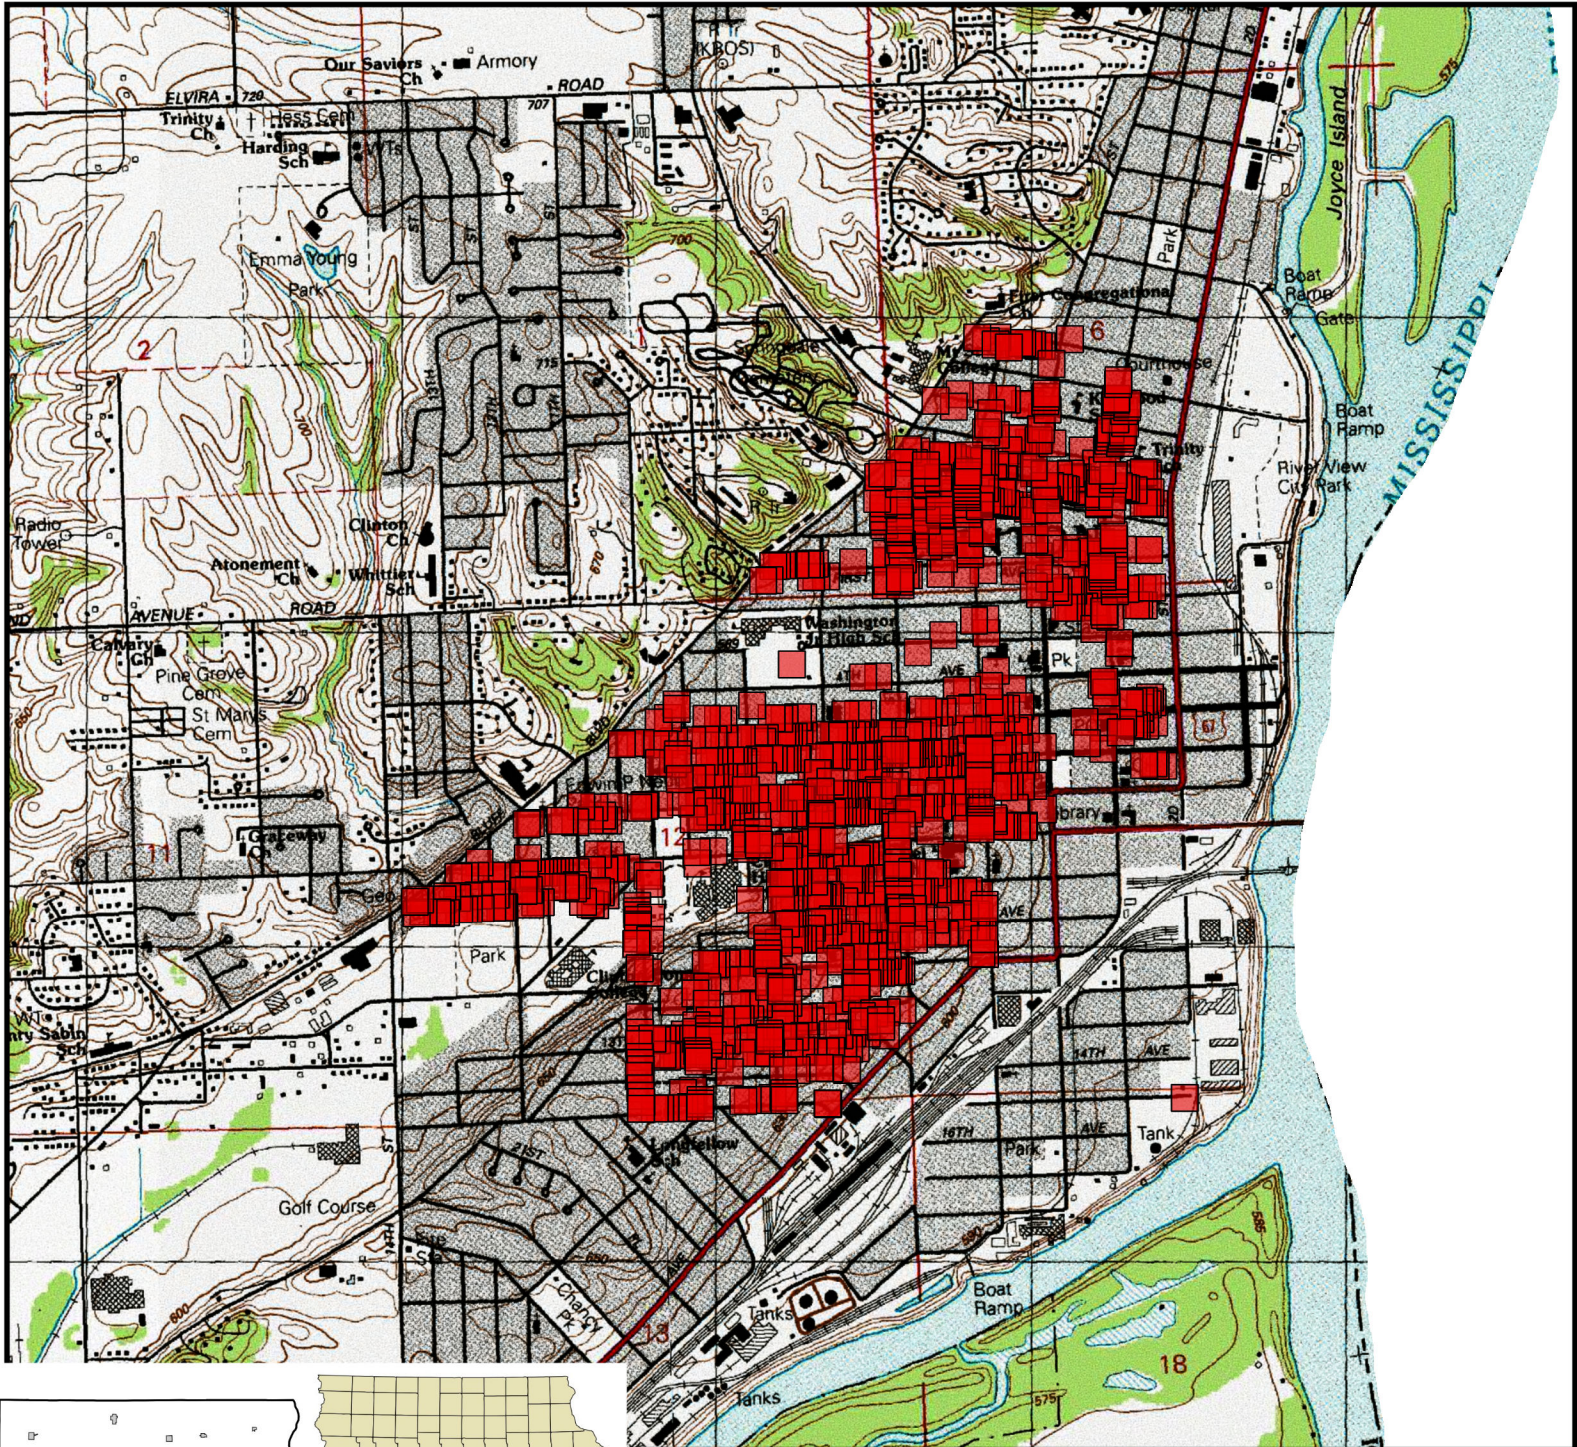

Clinton County. Image source: Wikipedia, 2023.

Iowa American Water (IAAW) - Clinton
 Lead Service Line Replacement Project
 Clinton, IA (Clinton County, Iowa)

Legend

 Project Areas

Scale:1:24,000

**Iowa American Water (IAAW) - Clinton
Lead Service Line Replacement Project
Clinton, IA (Clinton County, Iowa)**