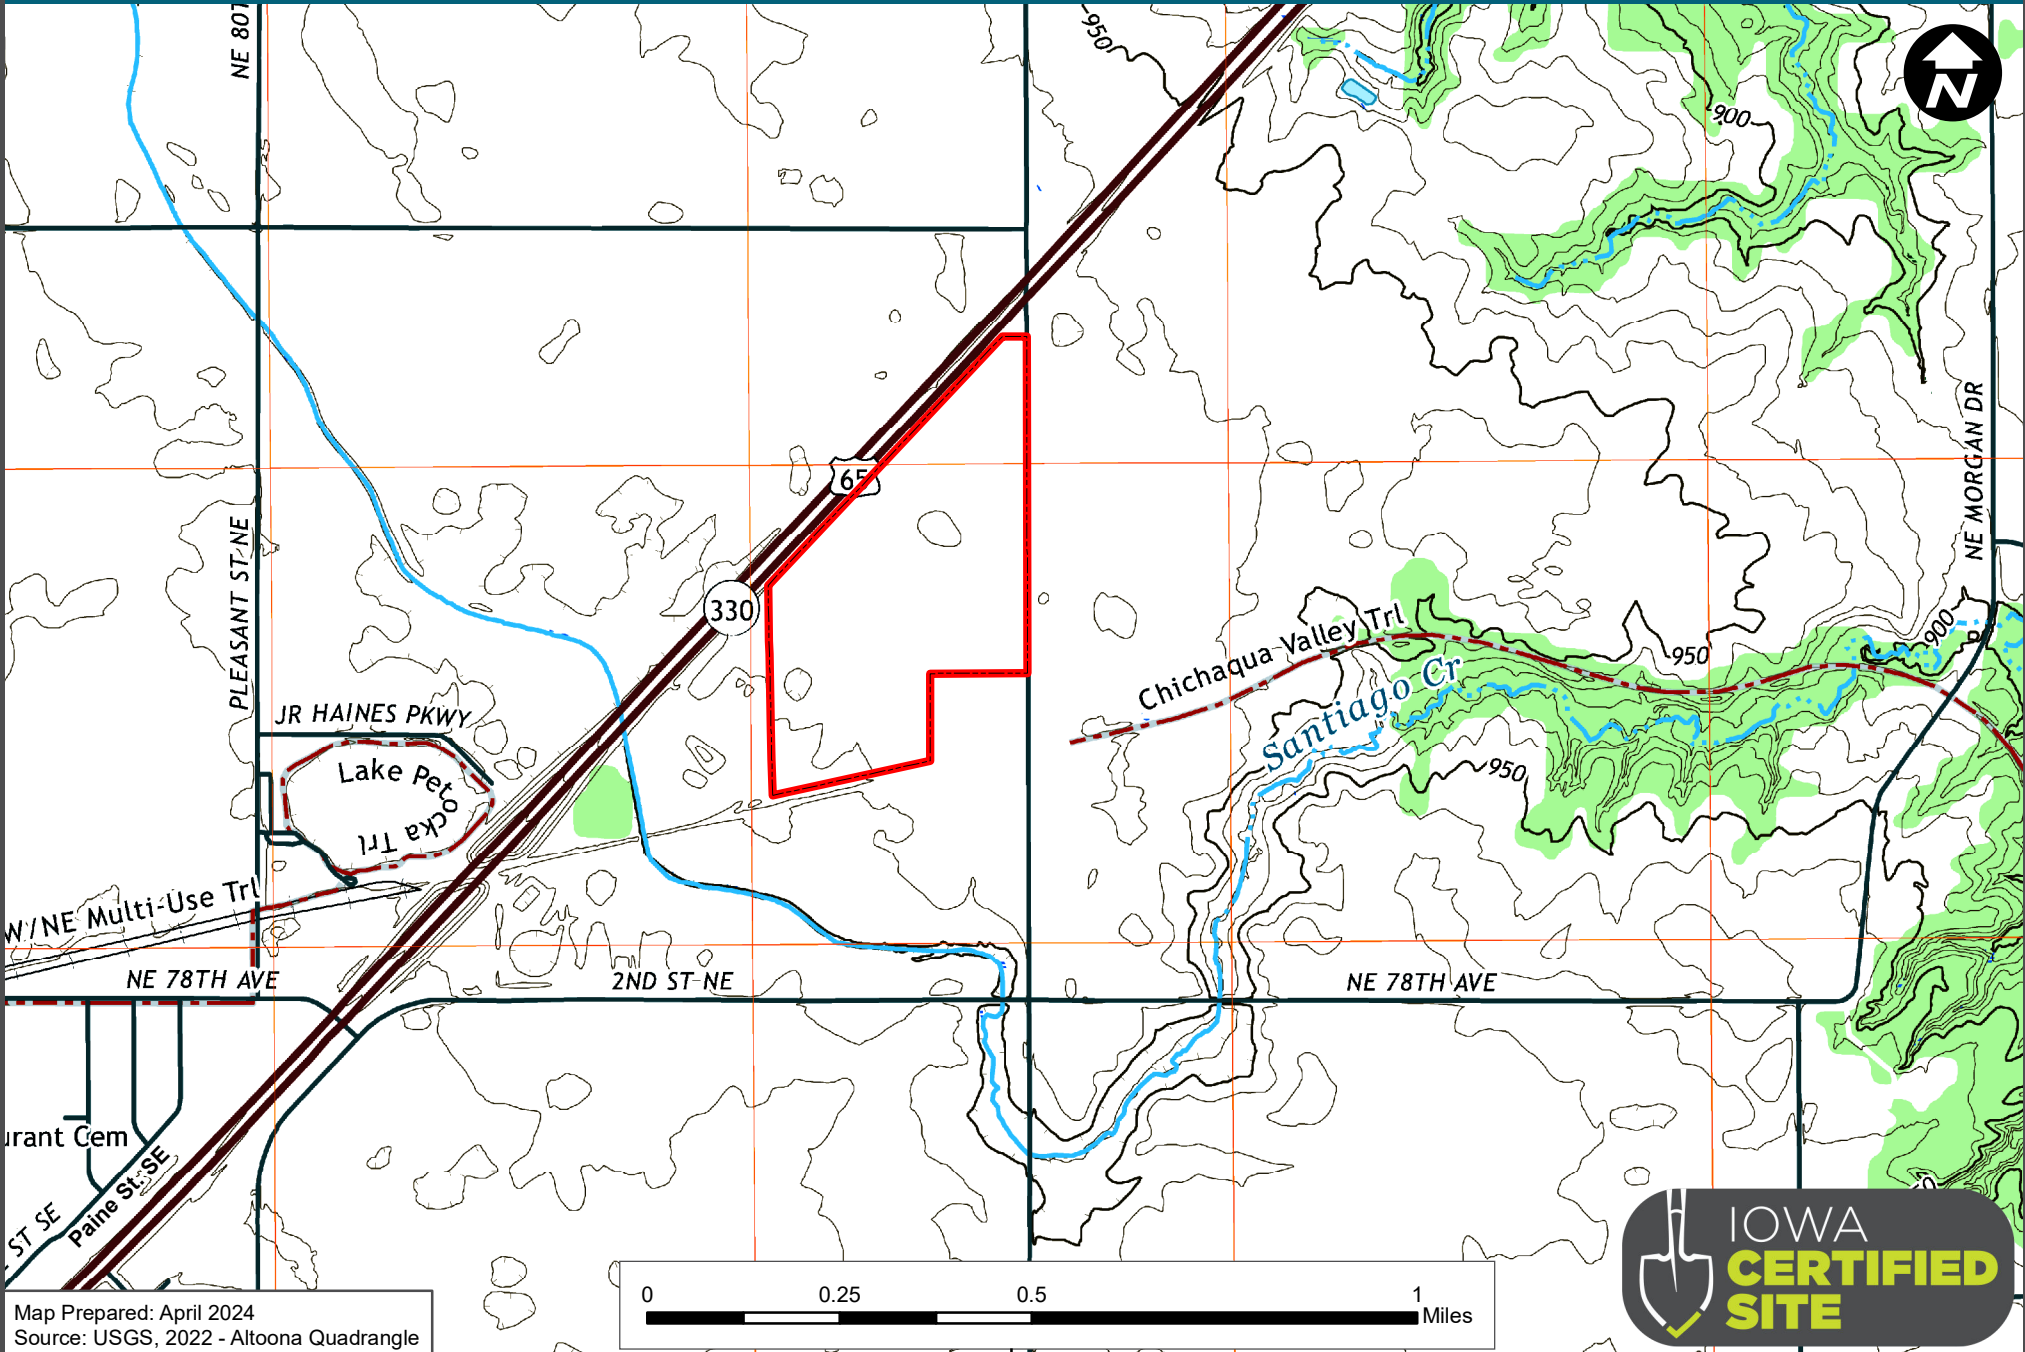

BONDURANT INDUSTRIAL PARK PLAT 2

(80.76 ACRES)

BONDURANT, IOWA - USGS QUADRANGLE MAP

Map Prepared: April 2024
Source: USGS, 2022 - Altoona Quadrangle