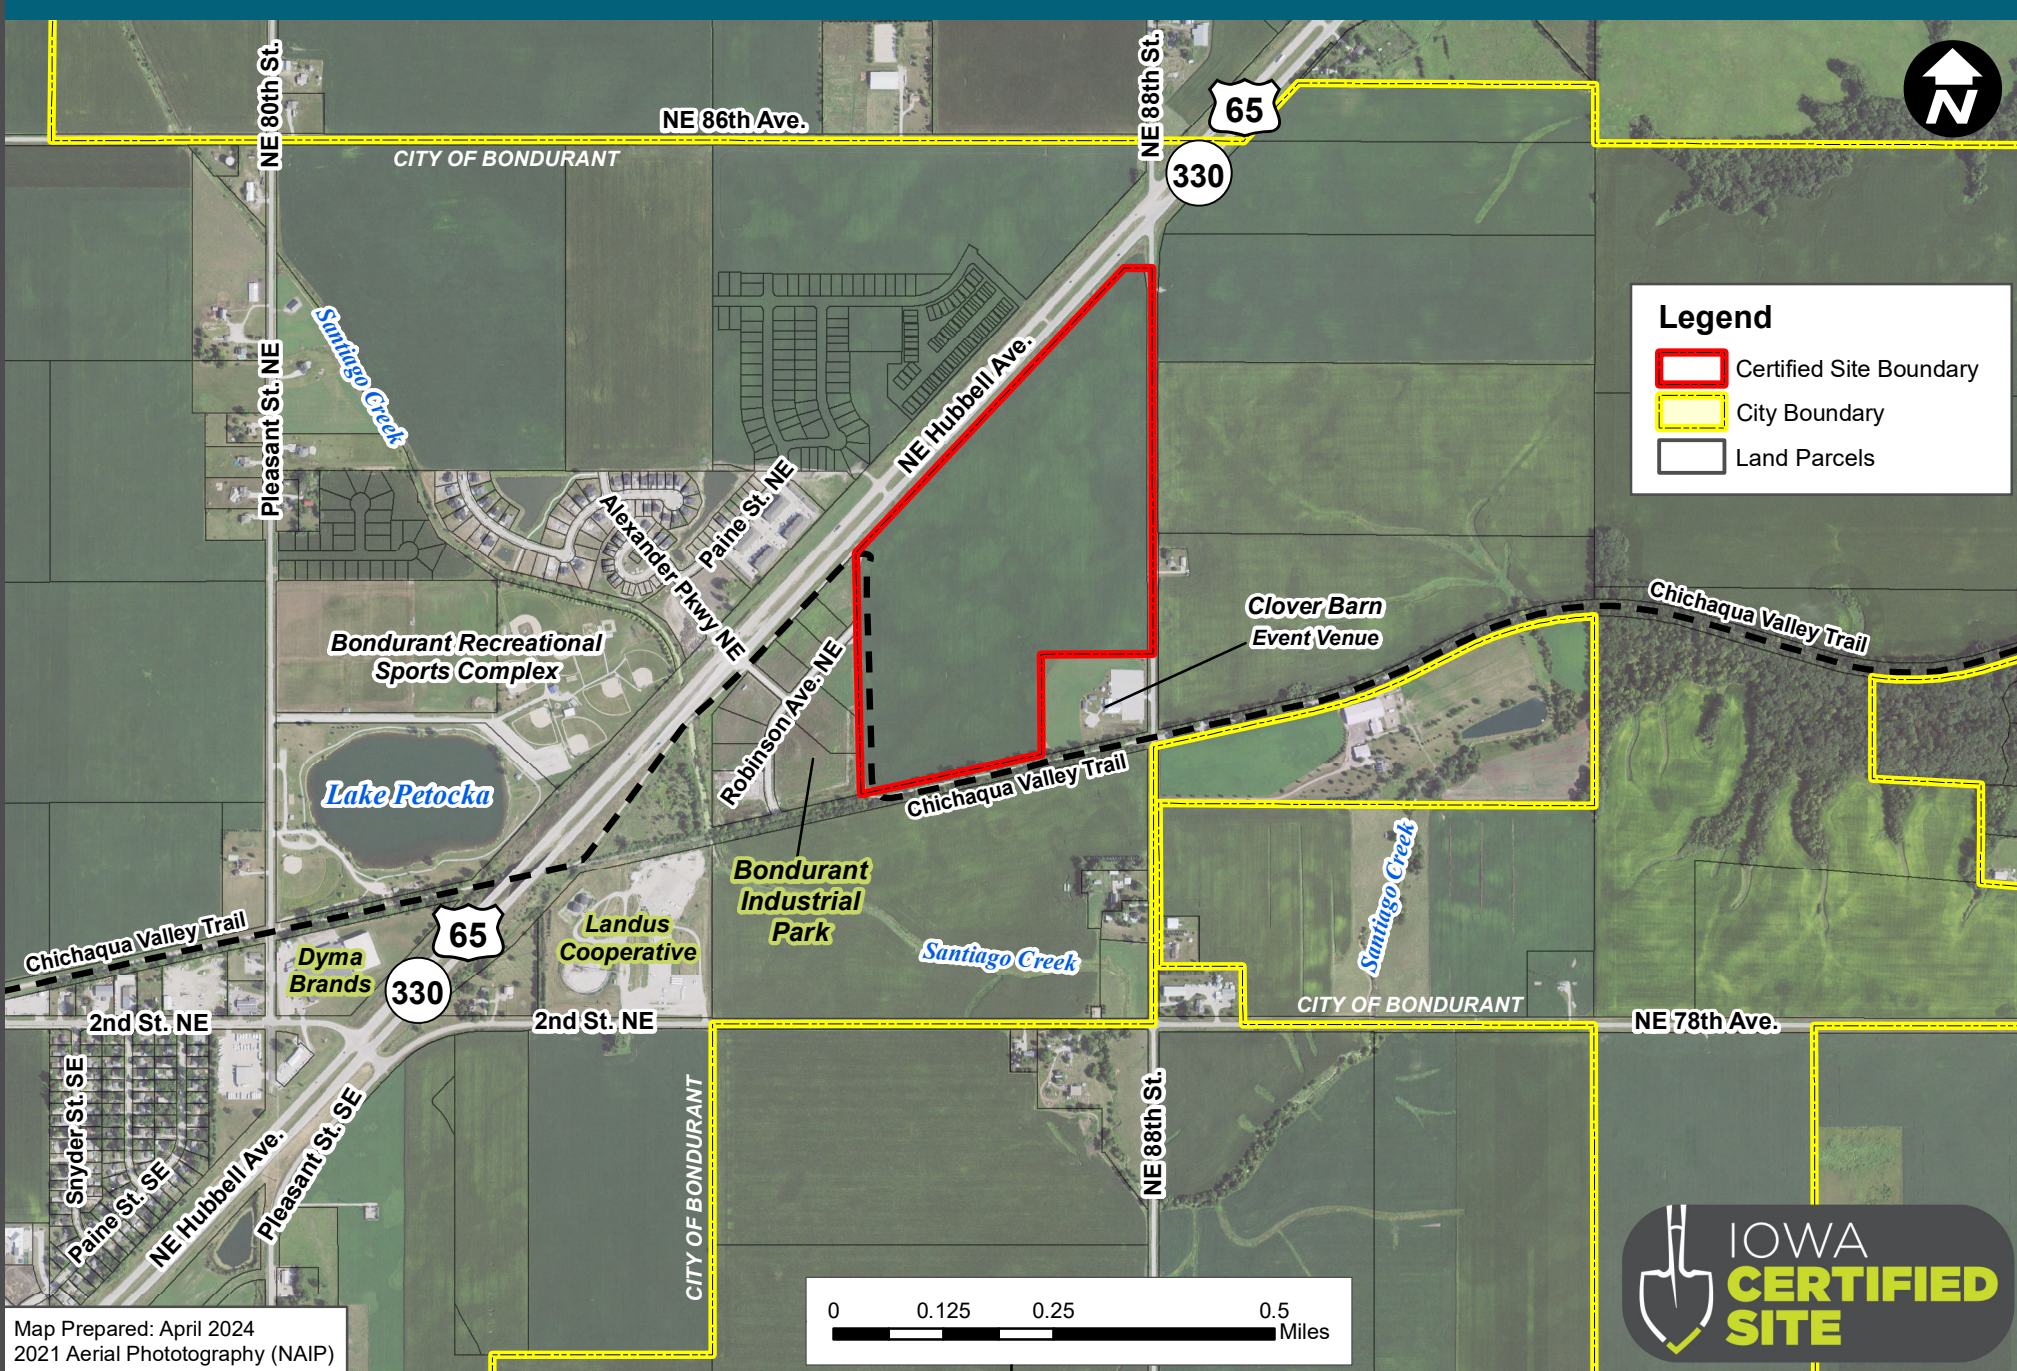

BONDURANT INDUSTRIAL PARK PLAT 2

(80.76 ACRES)

BONDURANT, IOWA - AERIAL PHOTOGRAPH

Legend

- Certified Site Boundary
- City Boundary
- Land Parcels

Map Prepared: April 2024
2021 Aerial Phototography (NAIP)