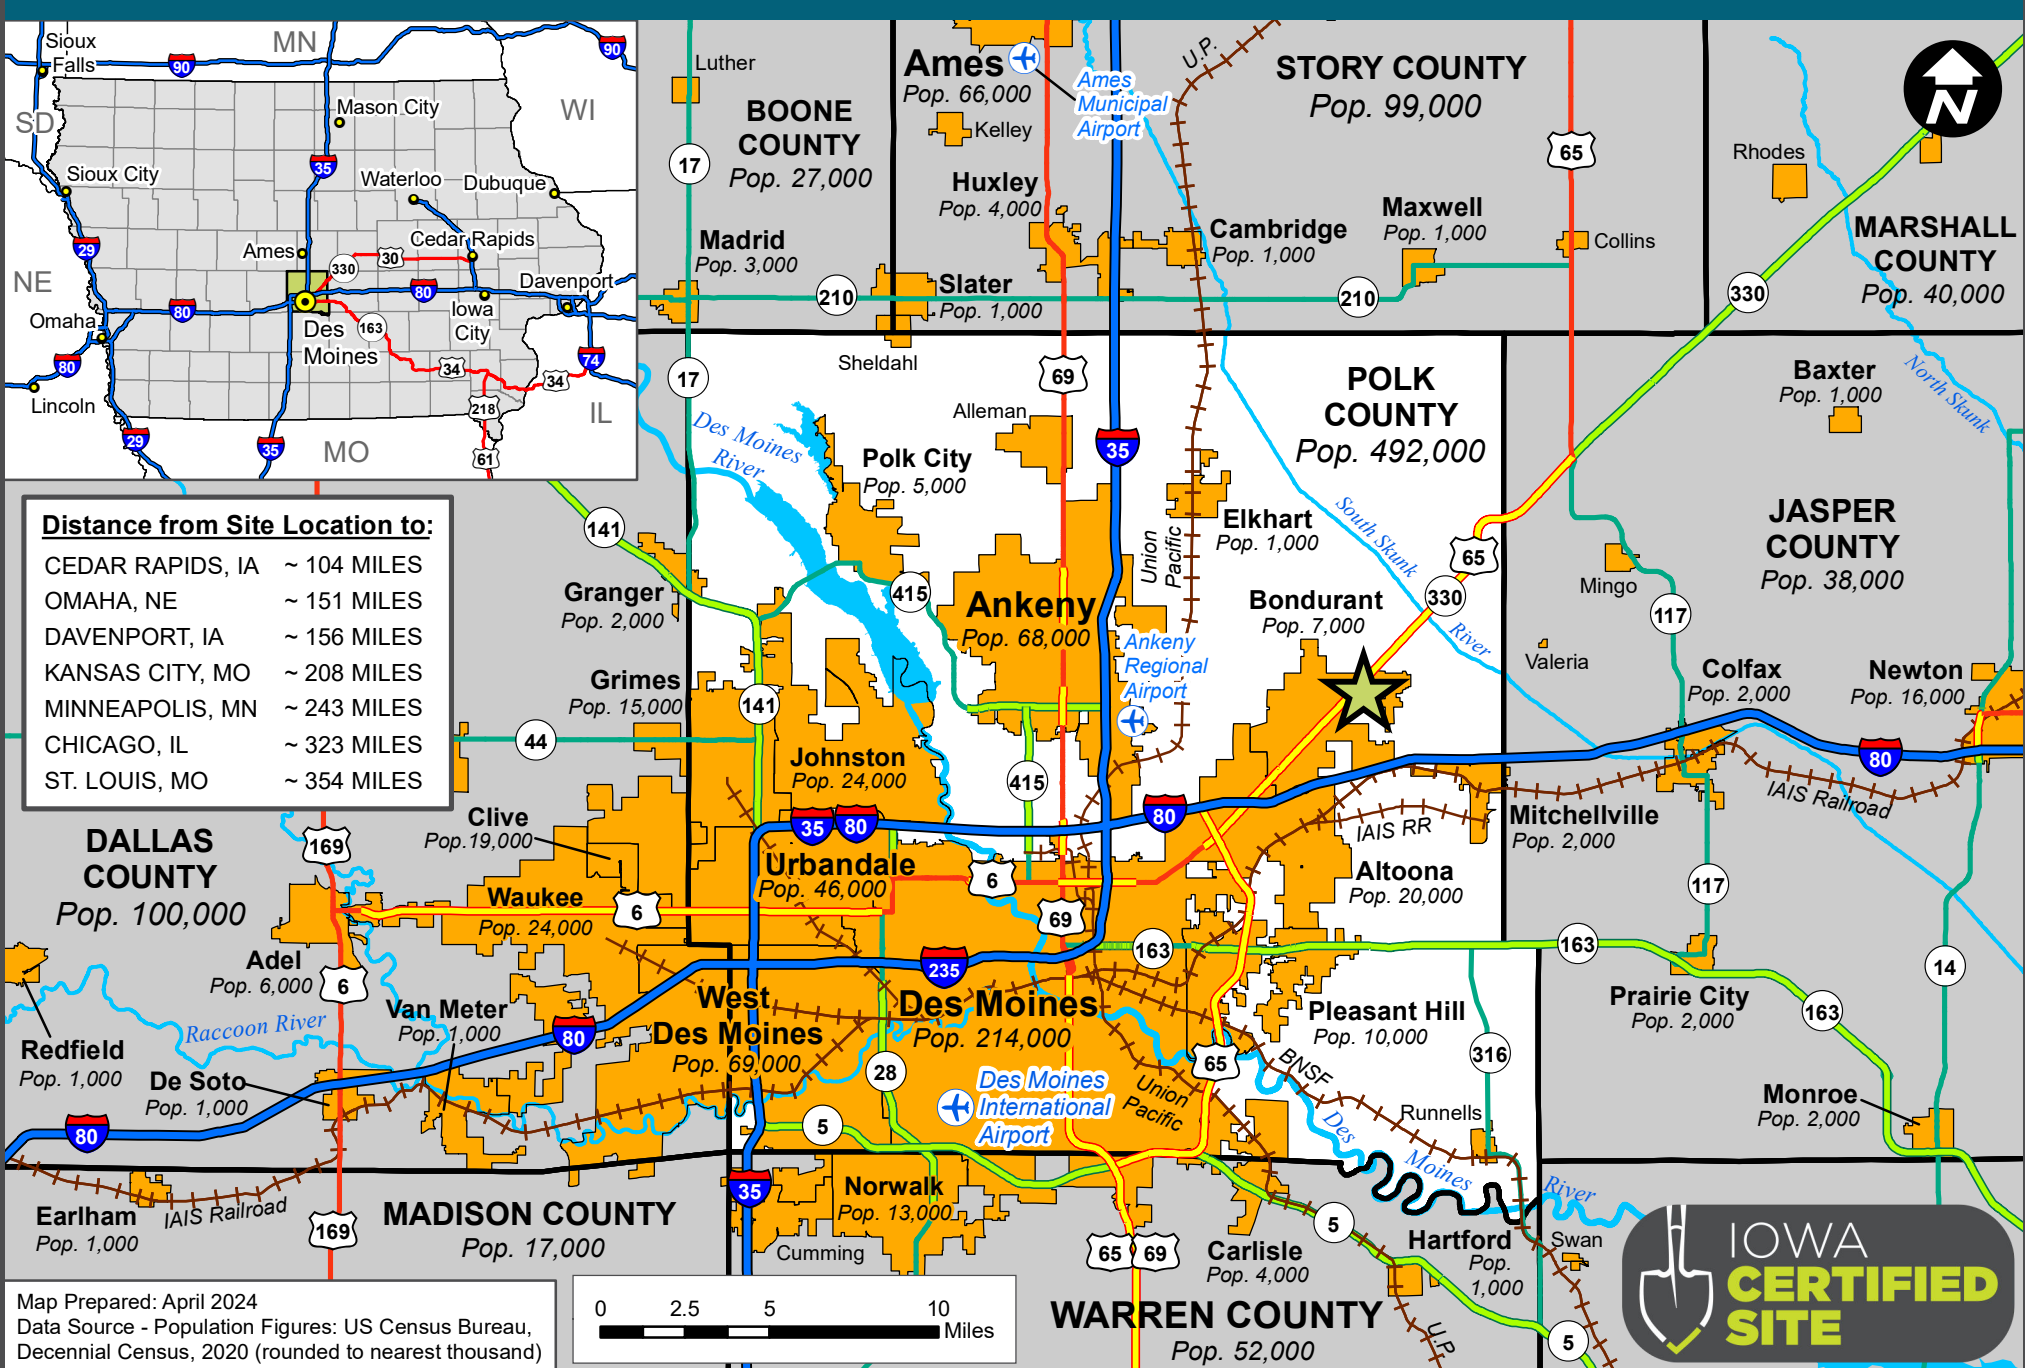

# BONDURANT INDUSTRIAL PARK PLAT 2

(80.76 ACRES)

## BONDURANT, IOWA - GENERAL LOCATION MAP

Map Prepared: April 2024  
 Data Source - Population Figures: US Census Bureau, Decennial Census, 2020 (rounded to nearest thousand)