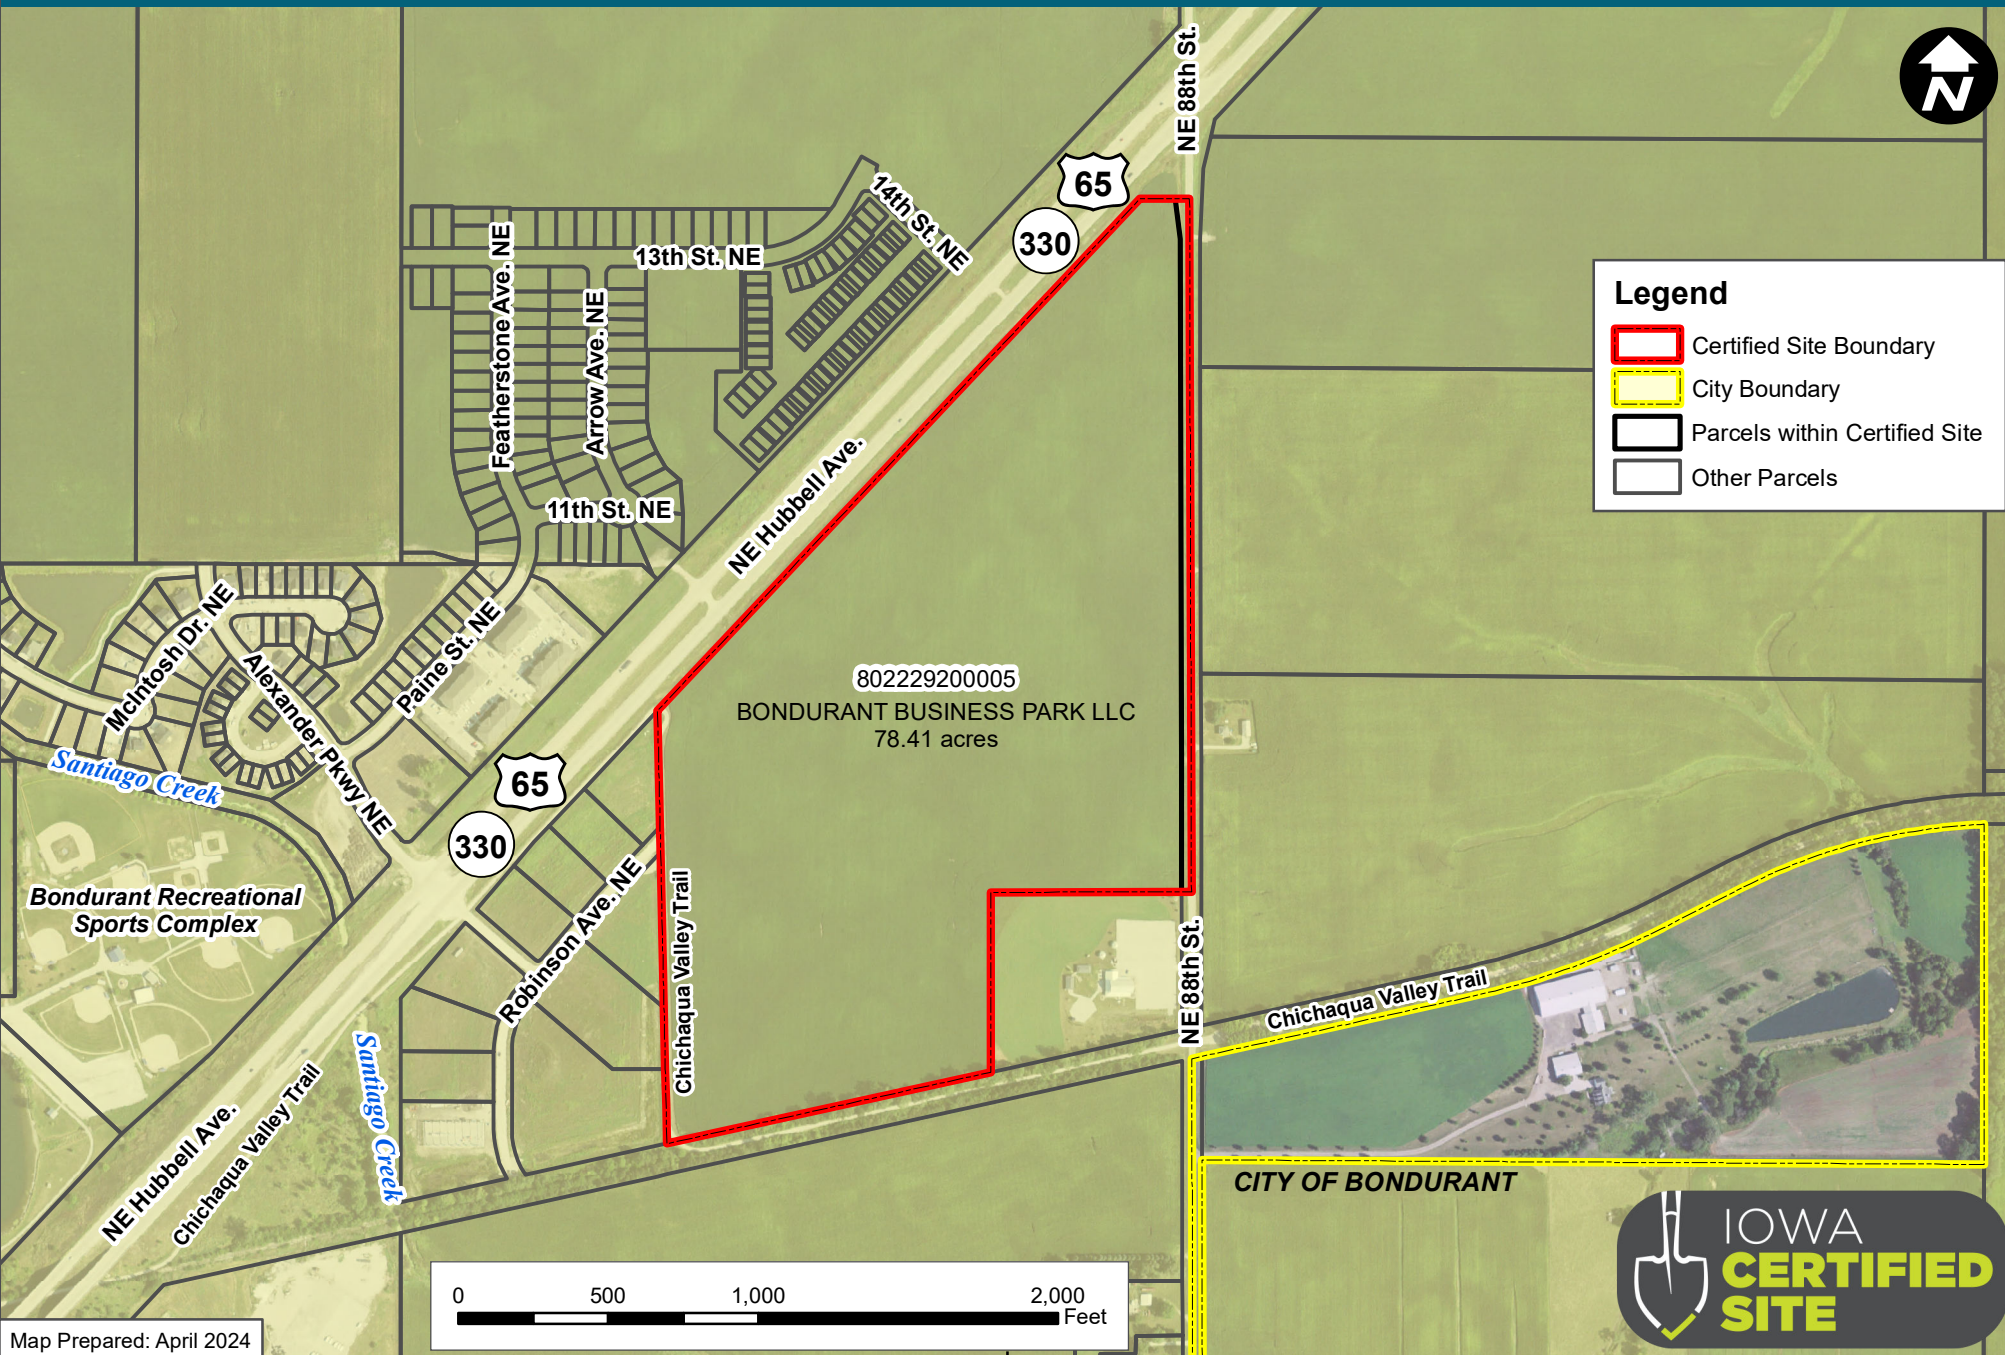

# BONDURANT INDUSTRIAL PARK PLAT 2

(80.76 ACRES)

BONDURANT, IOWA - TAX PARCEL MAP

**Legend**

- Certified Site Boundary
- City Boundary
- Parcels within Certified Site
- Other Parcels

Map Prepared: April 2024