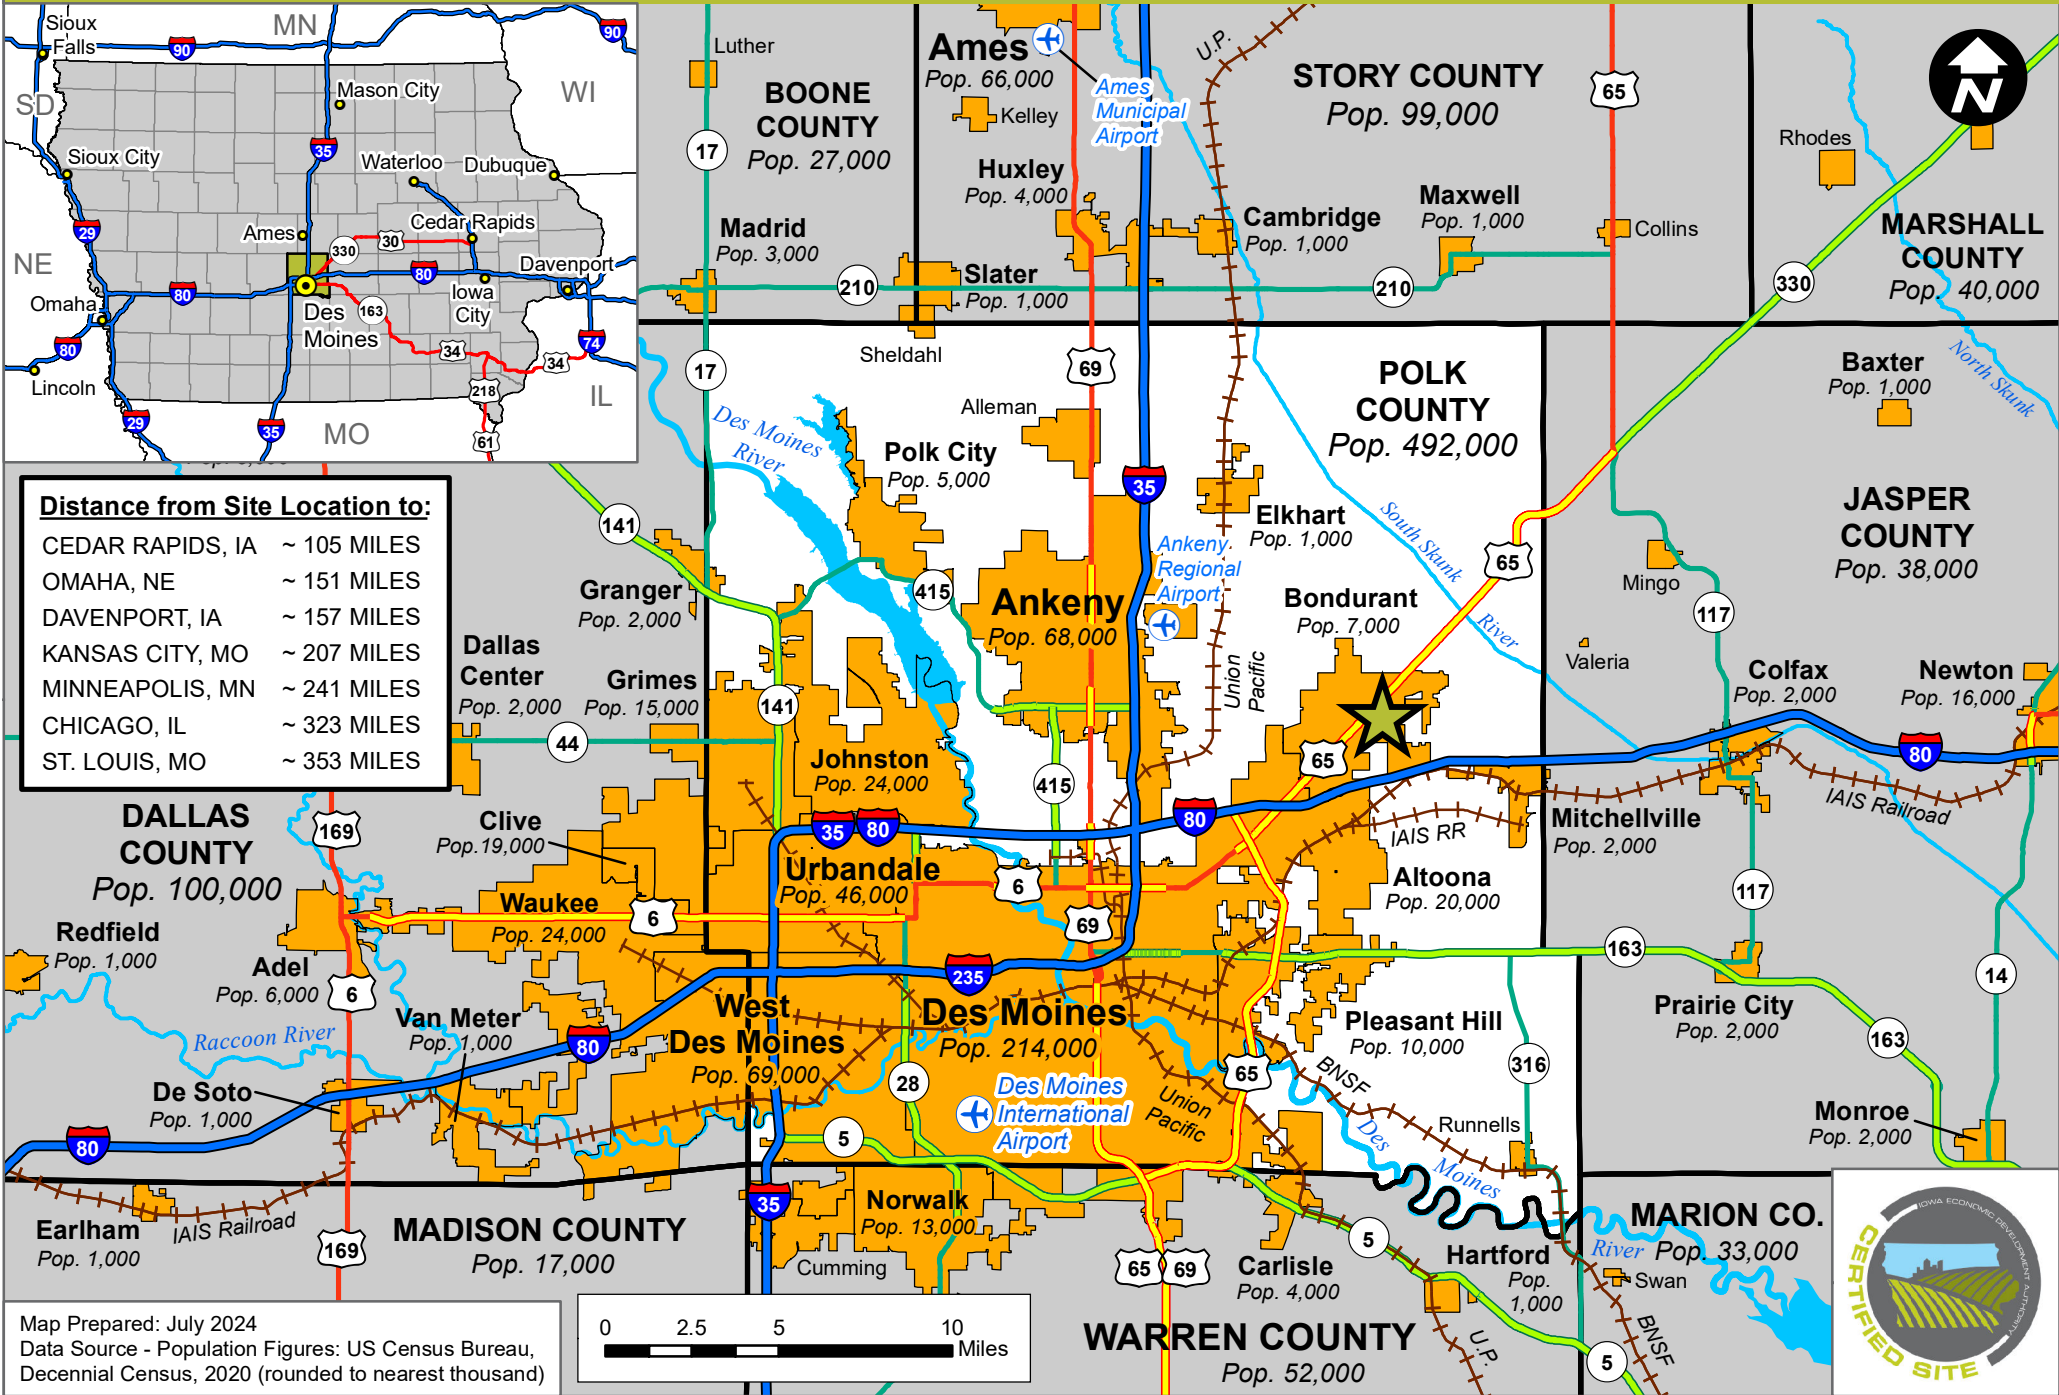

# MYERS INDUSTRIAL SITE (65.65 ACRES)

## BONDURANT, IOWA - GENERAL LOCATION MAP

**Distance from Site Location to:**

CEDAR RAPIDS, IA	~ 105 MILES
OMAHA, NE	~ 151 MILES
DAVENPORT, IA	~ 157 MILES
KANSAS CITY, MO	~ 207 MILES
MINNEAPOLIS, MN	~ 241 MILES
CHICAGO, IL	~ 323 MILES
ST. LOUIS, MO	~ 353 MILES

Map Prepared: July 2024  
 Data Source - Population Figures: US Census Bureau, Decennial Census, 2020 (rounded to nearest thousand)