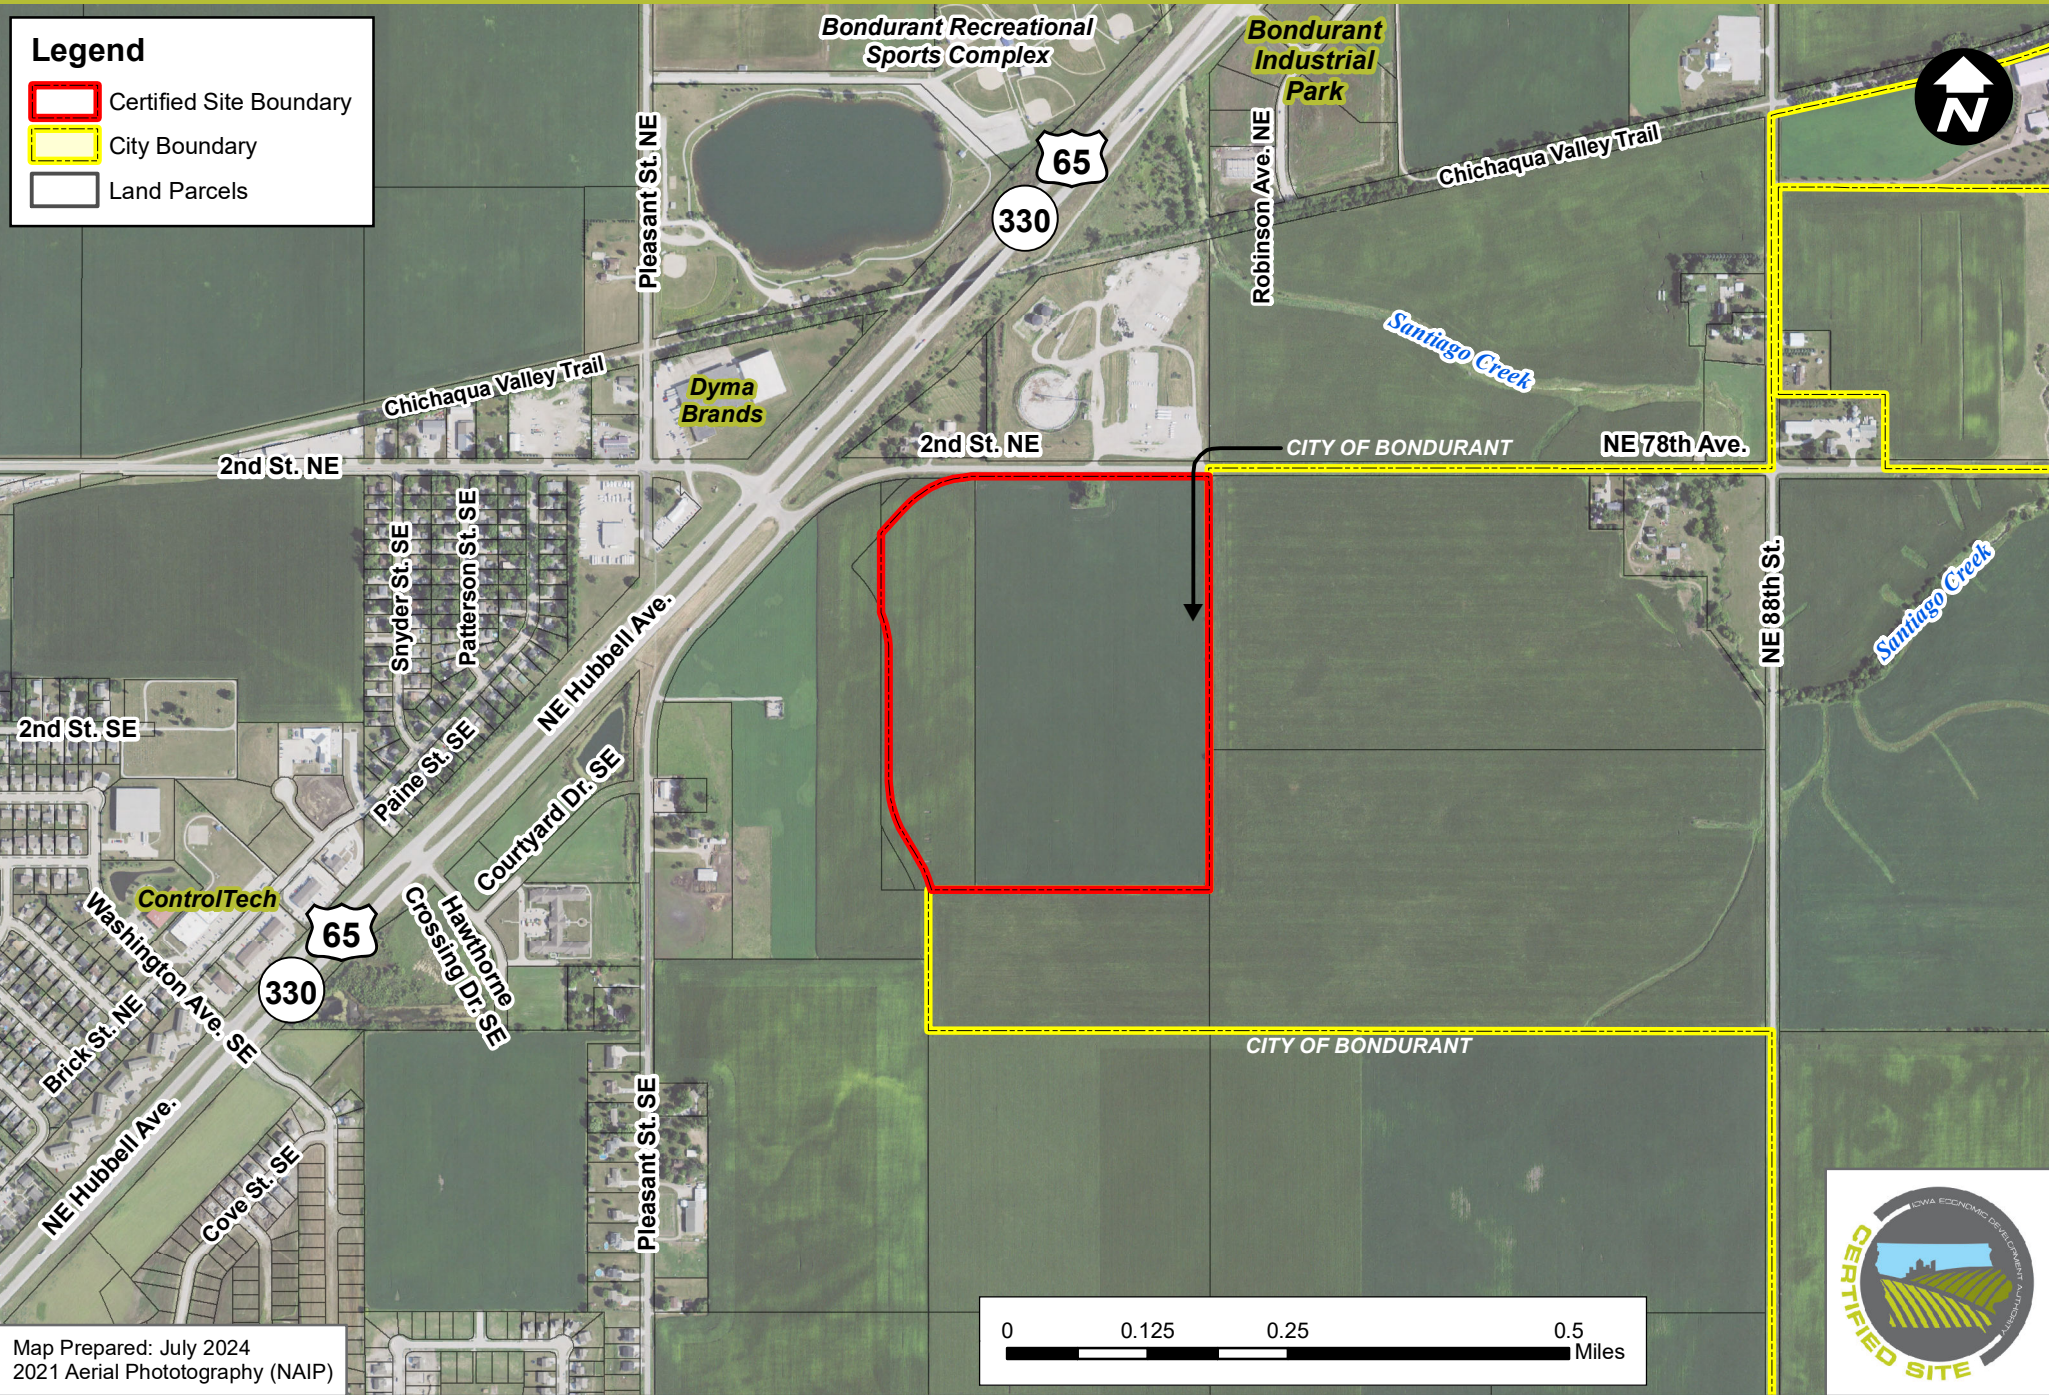

# MYERS INDUSTRIAL SITE (65.65 ACRES)

## BONDURANT, IOWA - AERIAL PHOTOGRAPH

### Legend

- Certified Site Boundary
- City Boundary
- Land Parcels

Map Prepared: July 2024  
2021 Aerial Photography (NAIP)