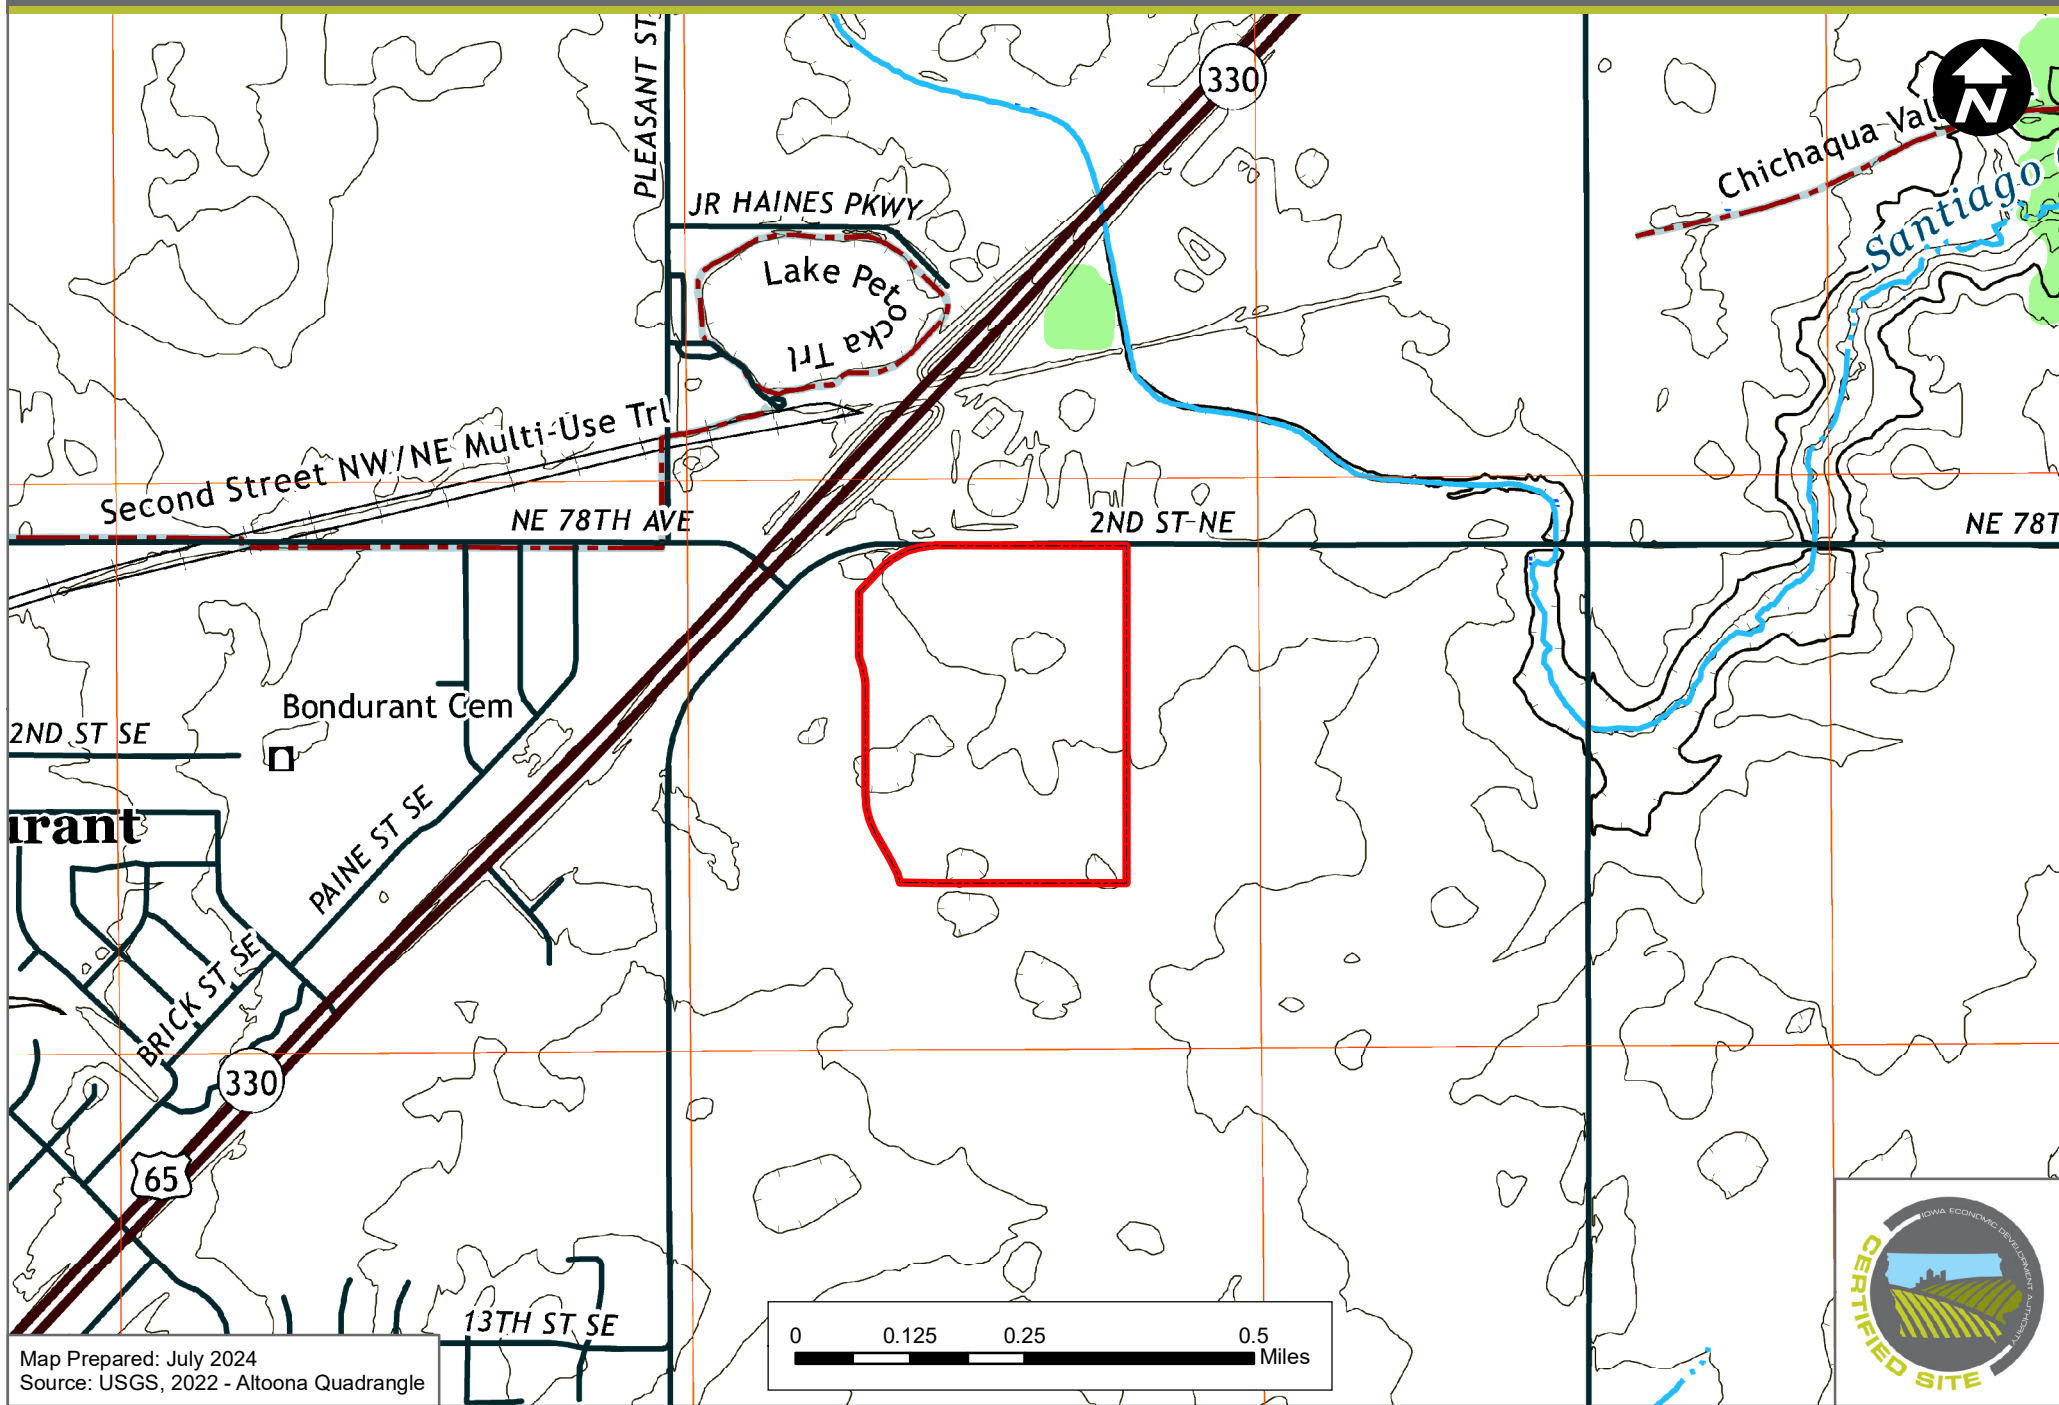

# MYERS INDUSTRIAL SITE (65.65 ACRES)

BONDURANT, IOWA - USGS QUADRANGLE MAP

Map Prepared: July 2024  
Source: USGS, 2022 - Altoona Quadrangle