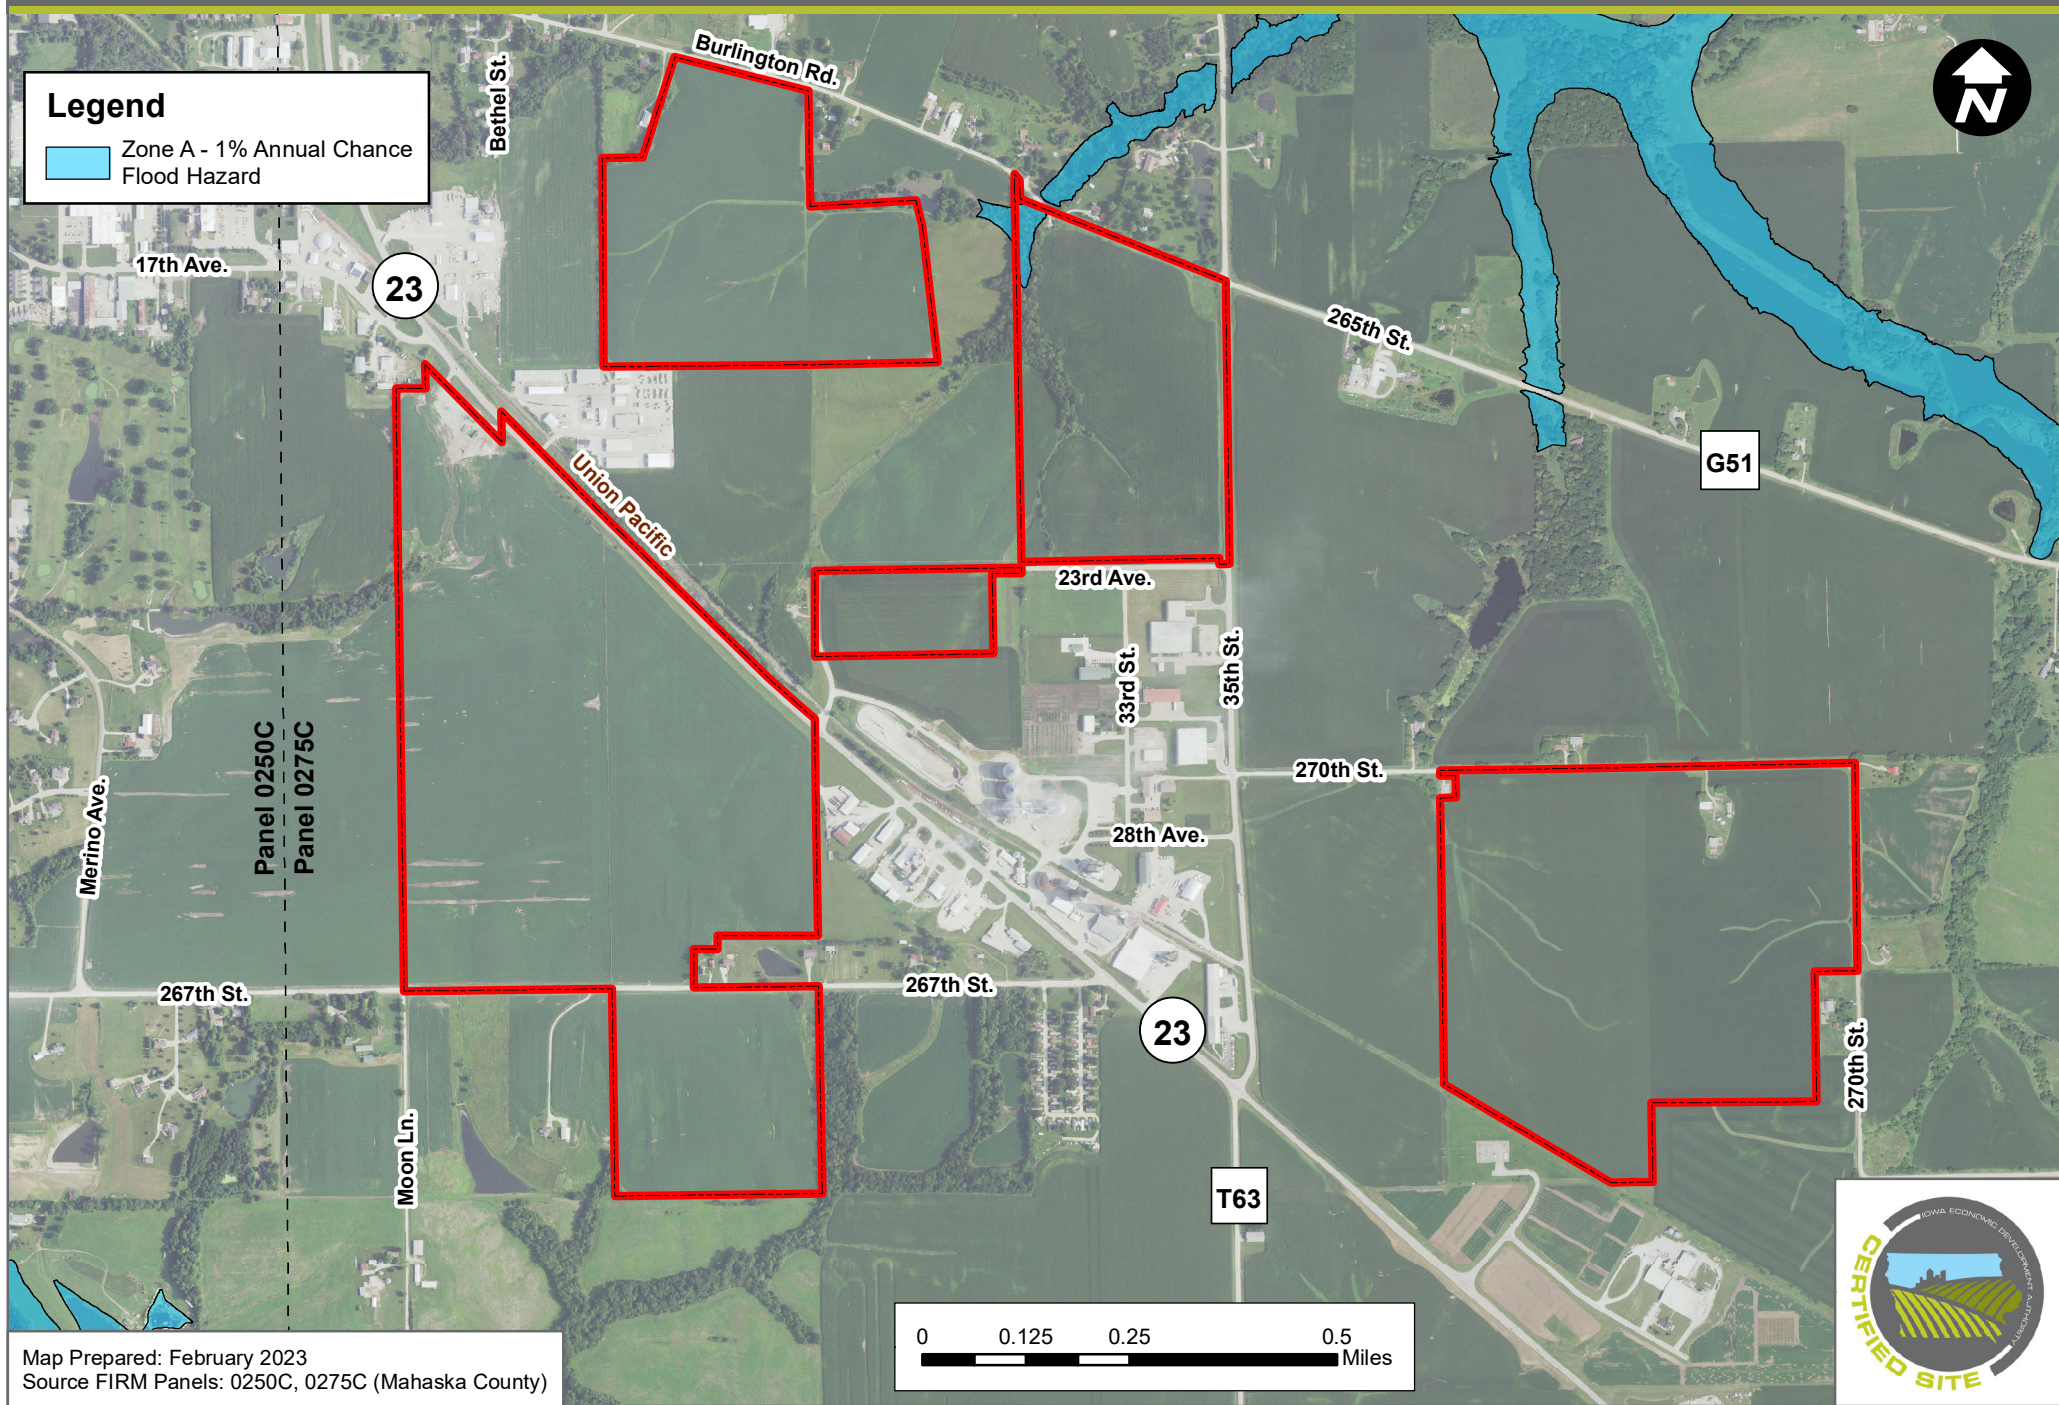

# OSKALOOSA INNOVATION PARK (490.07 ACRES)

## OSKALOOSA, IOWA - FEMA FLOODPLAIN MAP

**Legend**

 Zone A - 1% Annual Chance Flood Hazard

Map Prepared: February 2023  
Source FIRM Panels: 0250C, 0275C (Mahaska County)