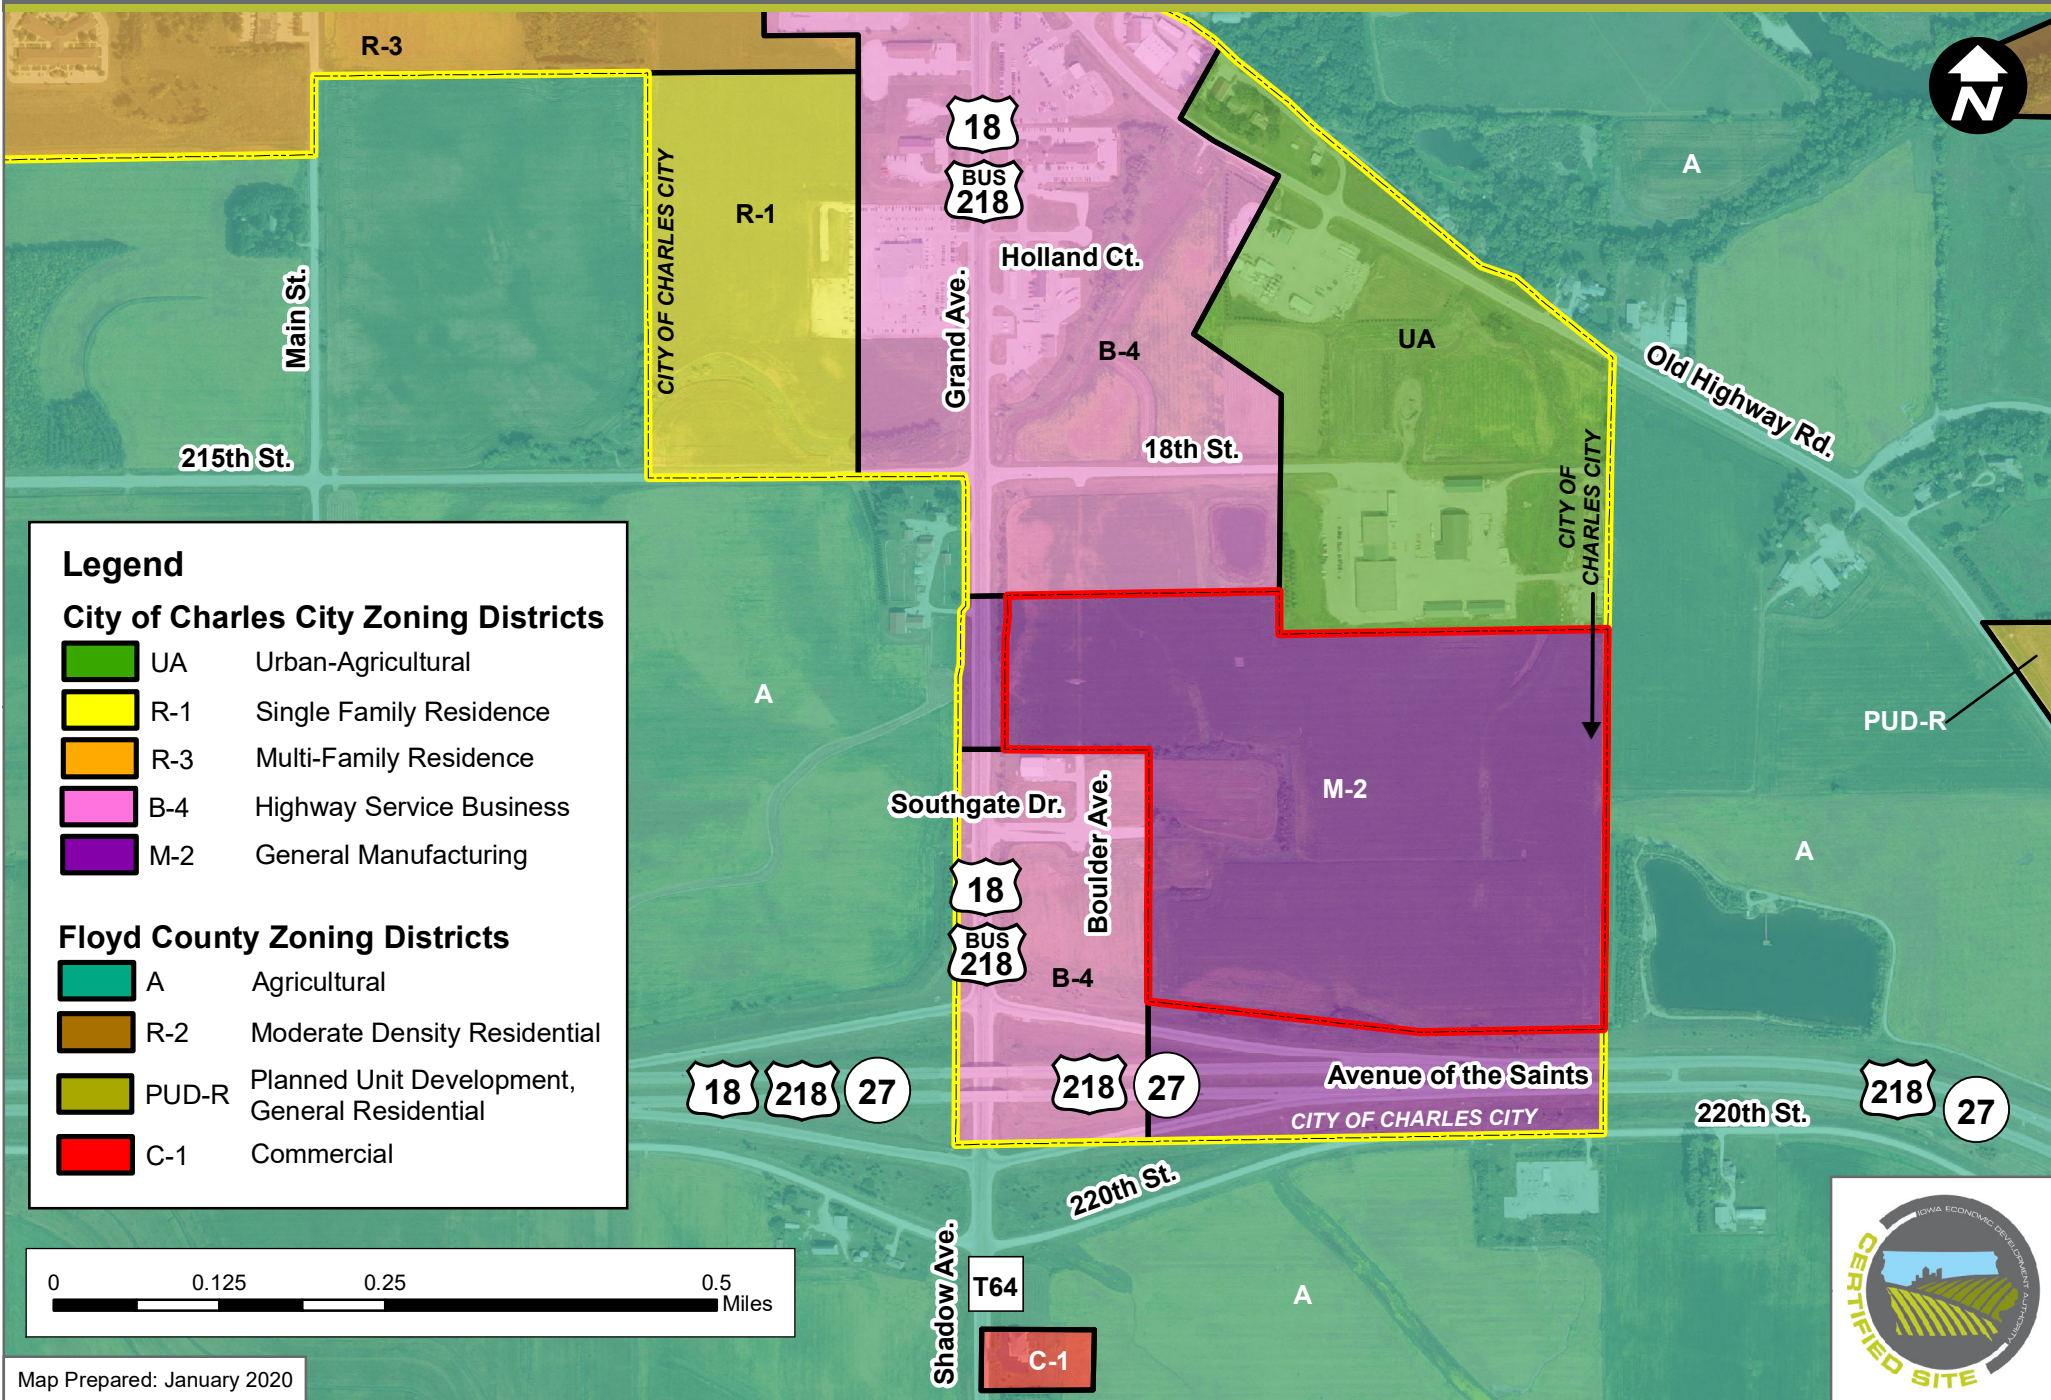

AVENUE OF THE SAINTS DEVELOPMENT PARK

CHARLES CITY, IOWA - CURRENT ZONING MAP (75.34 ACRES)

Legend

City of Charles City Zoning Districts

- UA Urban-Agricultural
- R-1 Single Family Residence
- R-3 Multi-Family Residence
- B-4 Highway Service Business
- M-2 General Manufacturing

Floyd County Zoning Districts

- A Agricultural
- R-2 Moderate Density Residential
- PUD-R Planned Unit Development, General Residential
- C-1 Commercial

Map Prepared: January 2020