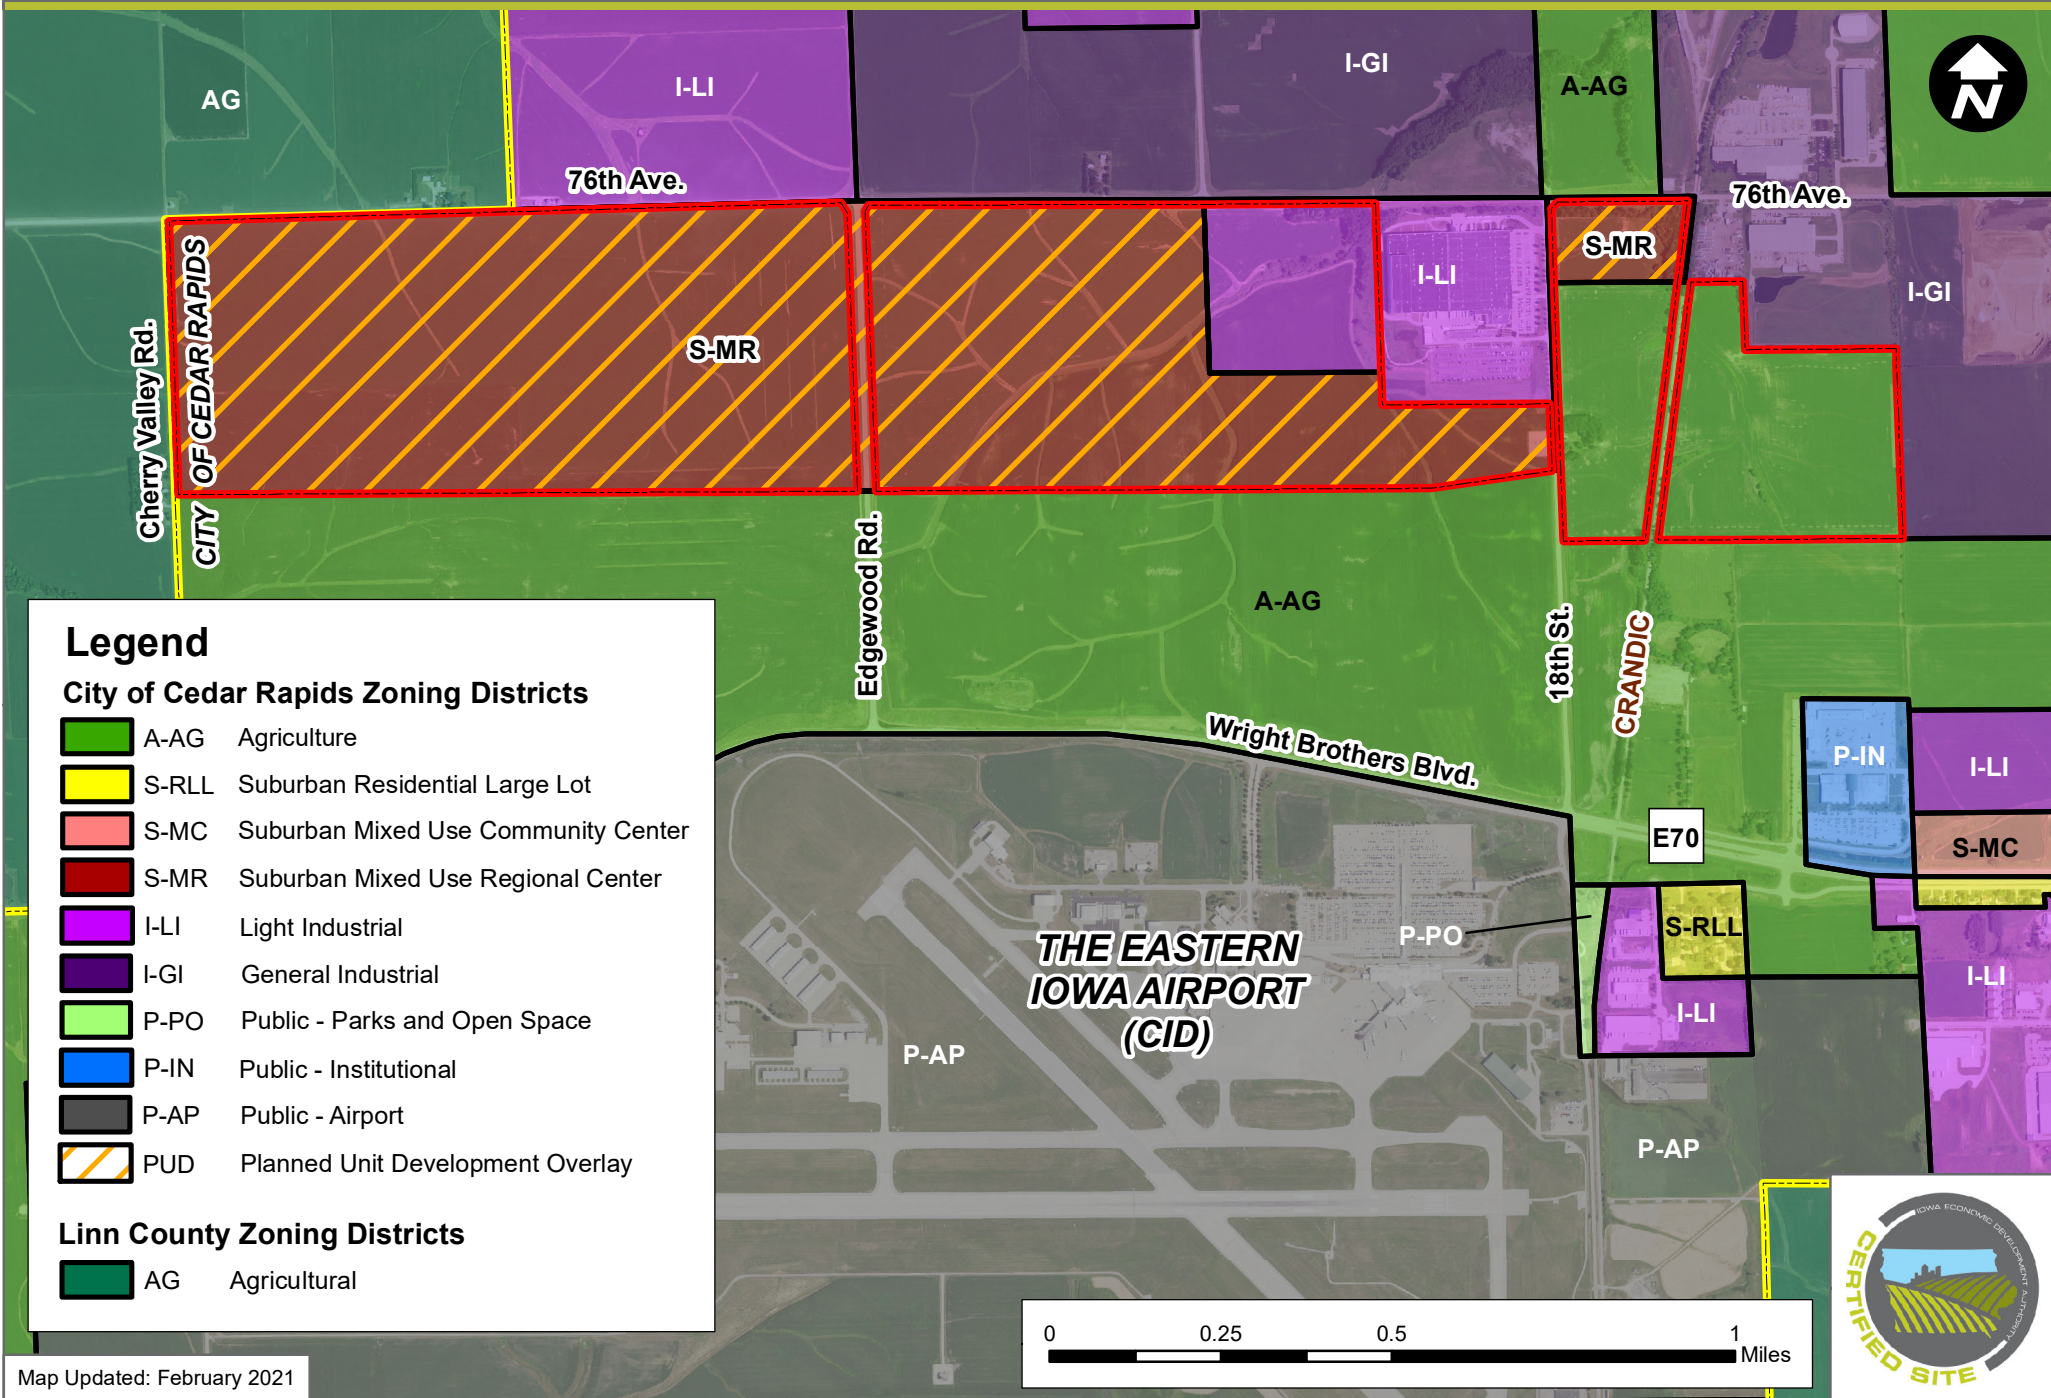

CEDAR RAPIDS LAND AND AIR SUPER PARK (590.26 ACRES)

CEDAR RAPIDS, IOWA - CURRENT ZONING MAP

Legend

City of Cedar Rapids Zoning Districts

-  A-AG Agriculture
-  S-RLL Suburban Residential Large Lot
-  S-MC Suburban Mixed Use Community Center
-  S-MR Suburban Mixed Use Regional Center
-  I-LI Light Industrial
-  I-GI General Industrial
-  P-PO Public - Parks and Open Space
-  P-IN Public - Institutional
-  P-AP Public - Airport
-  PUD Planned Unit Development Overlay

Linn County Zoning Districts

-  AG Agricultural

Map Updated: February 2021