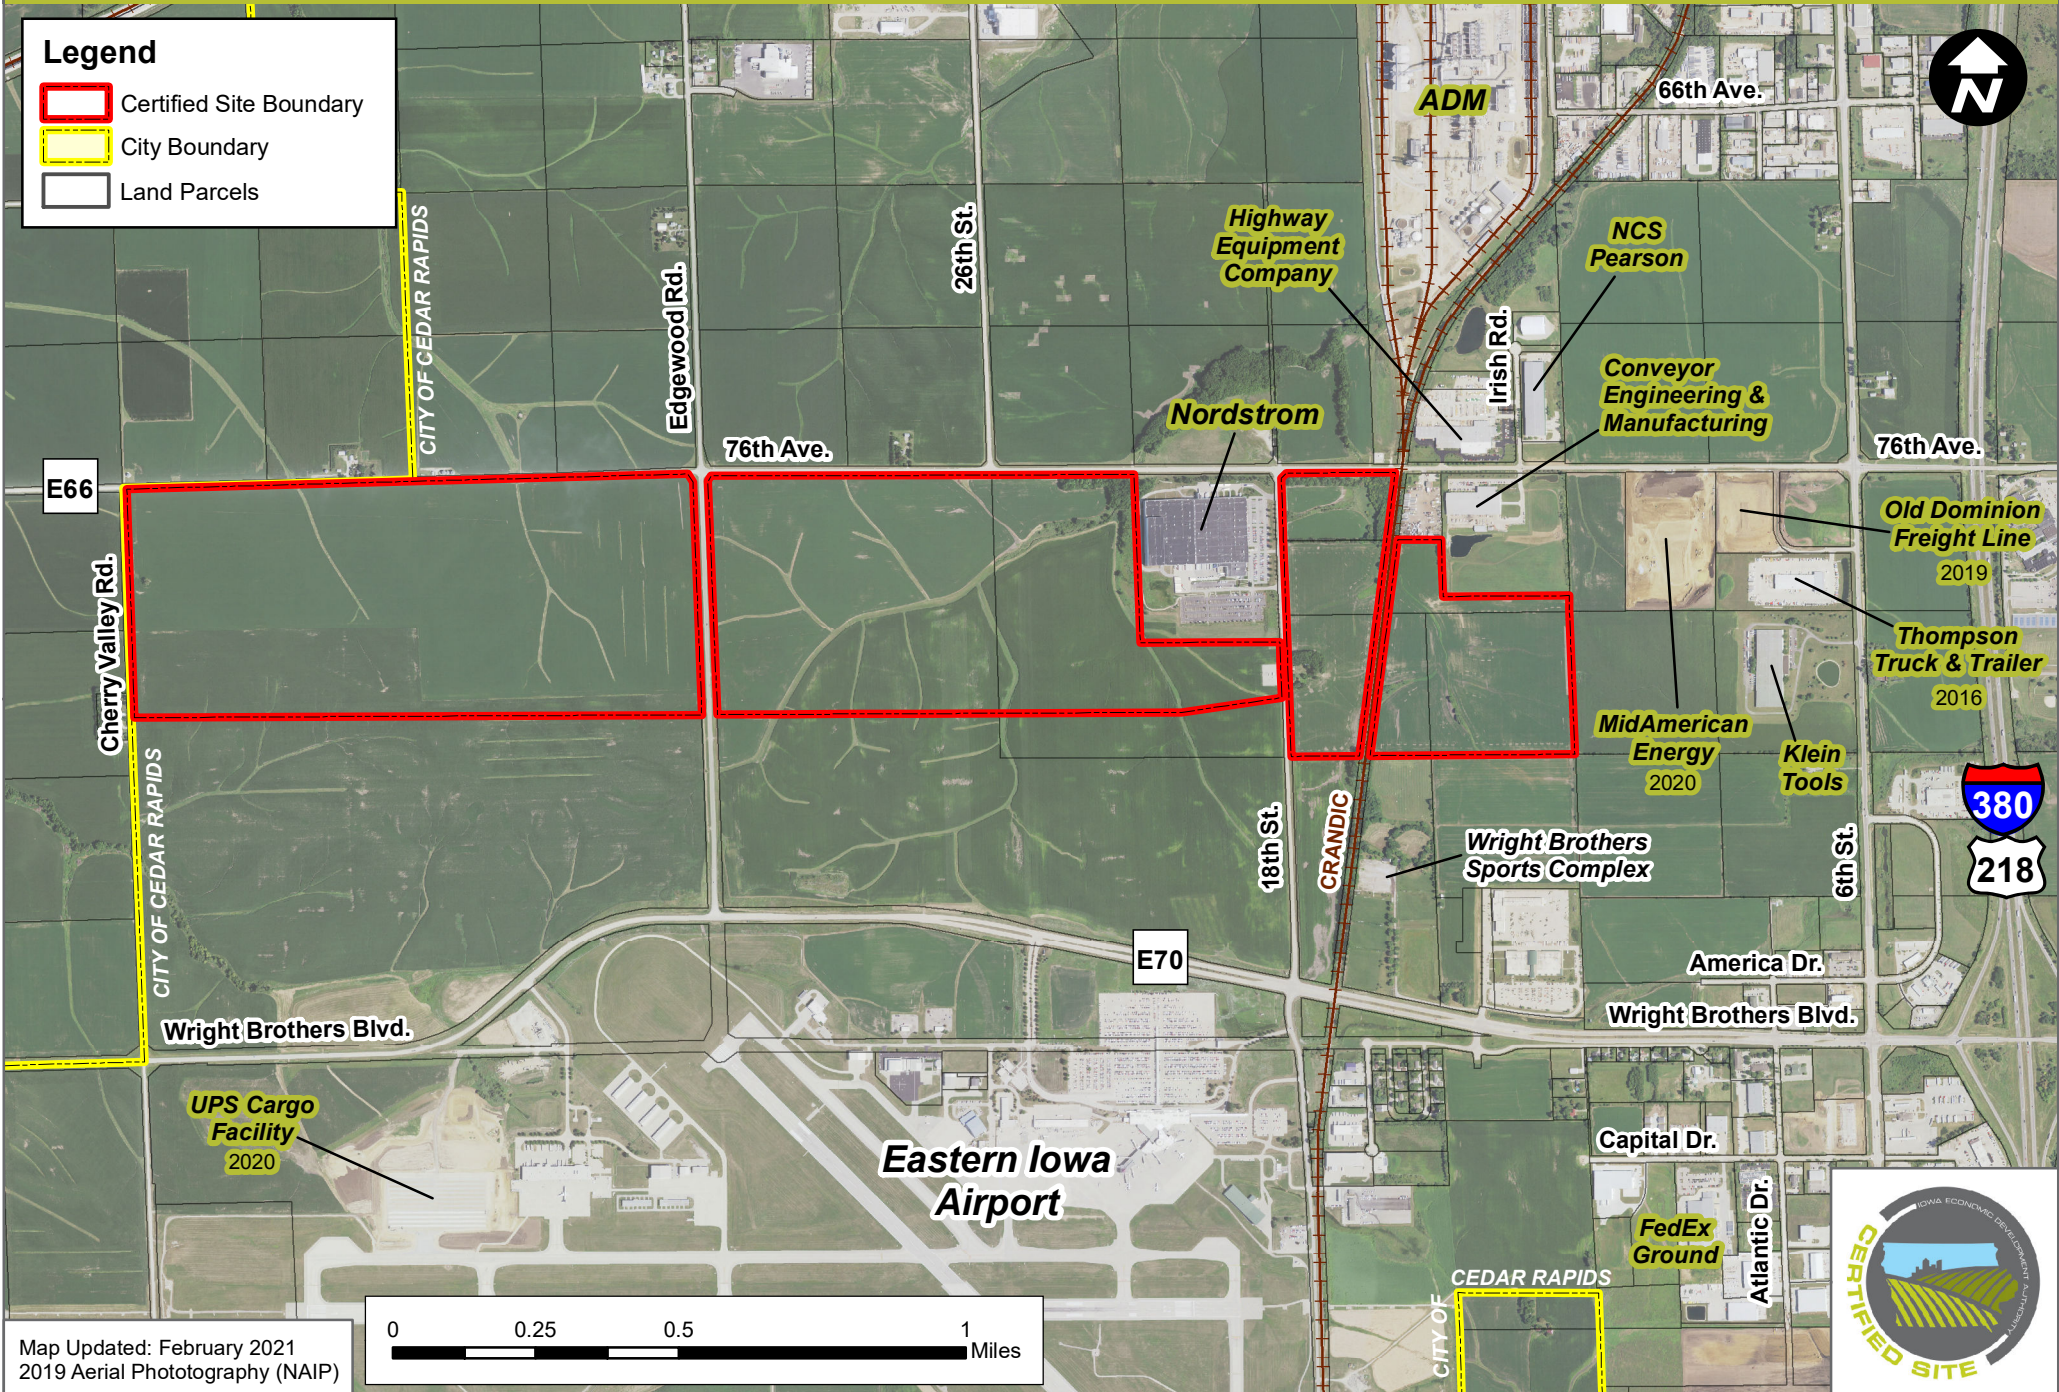

CEDAR RAPIDS LAND AND AIR SUPER PARK (590.26 ACRES)

CEDAR RAPIDS, IOWA - AERIAL PHOTOGRAPH

Legend

-  Certified Site Boundary
-  City Boundary
-  Land Parcels

Map Updated: February 2021
2019 Aerial Photography (NAIP)