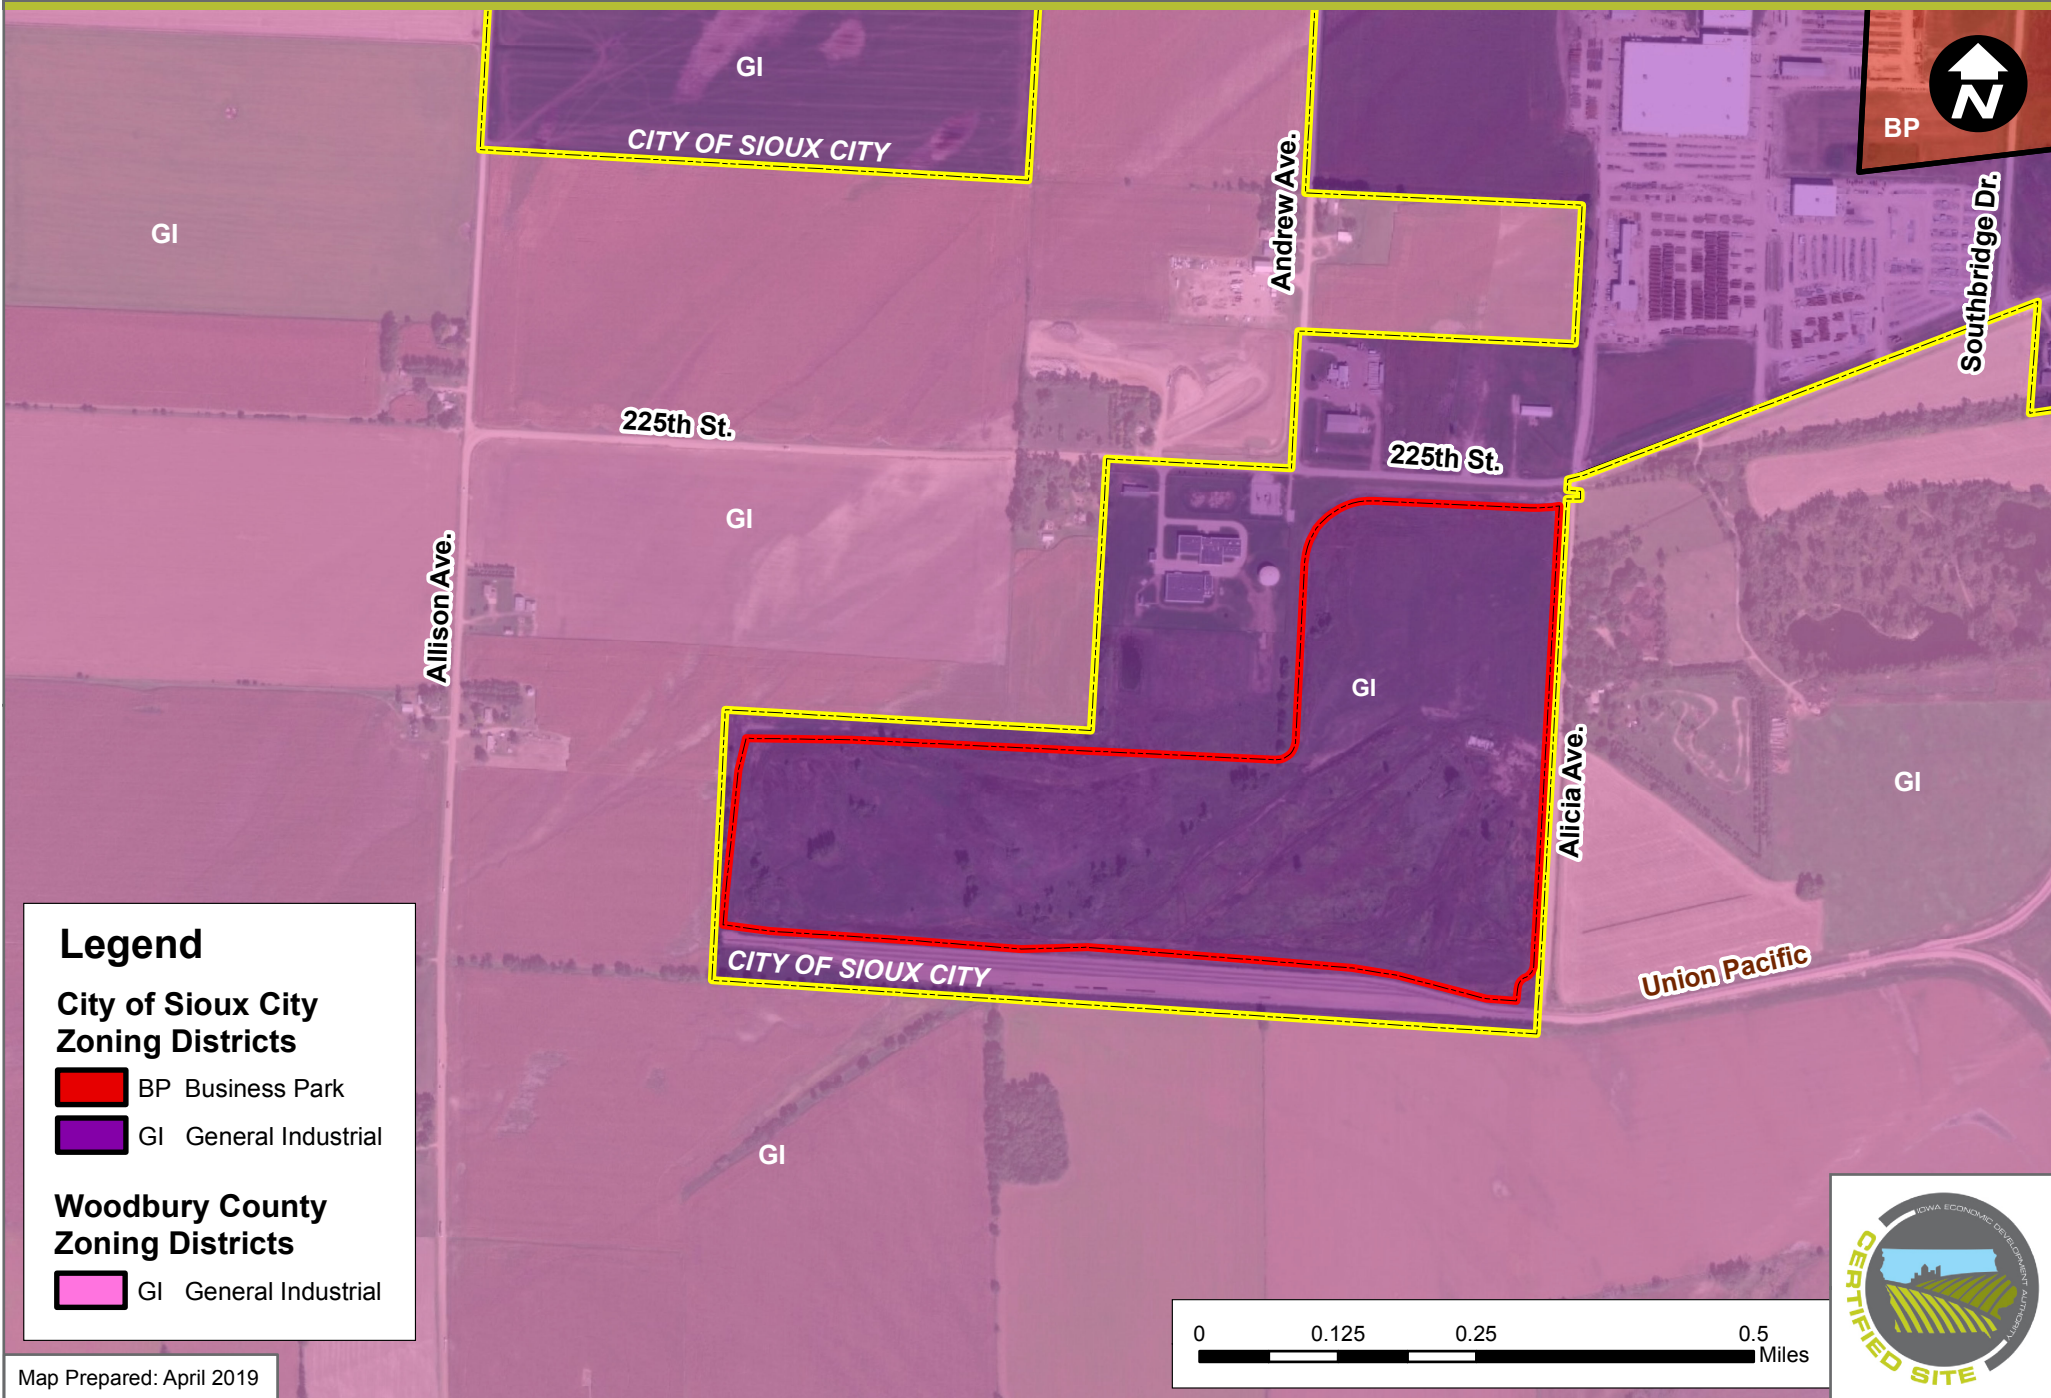

SOUTHBRIDGE - 27 FLAGS INDUSTRIAL SITE (119.6 ACRES)

SIoux CITY, IOWA - CURRENT ZONING MAP

Legend

City of Sioux City Zoning Districts

- BP Business Park
- GI General Industrial

Woodbury County Zoning Districts

- GI General Industrial

Map Prepared: April 2019