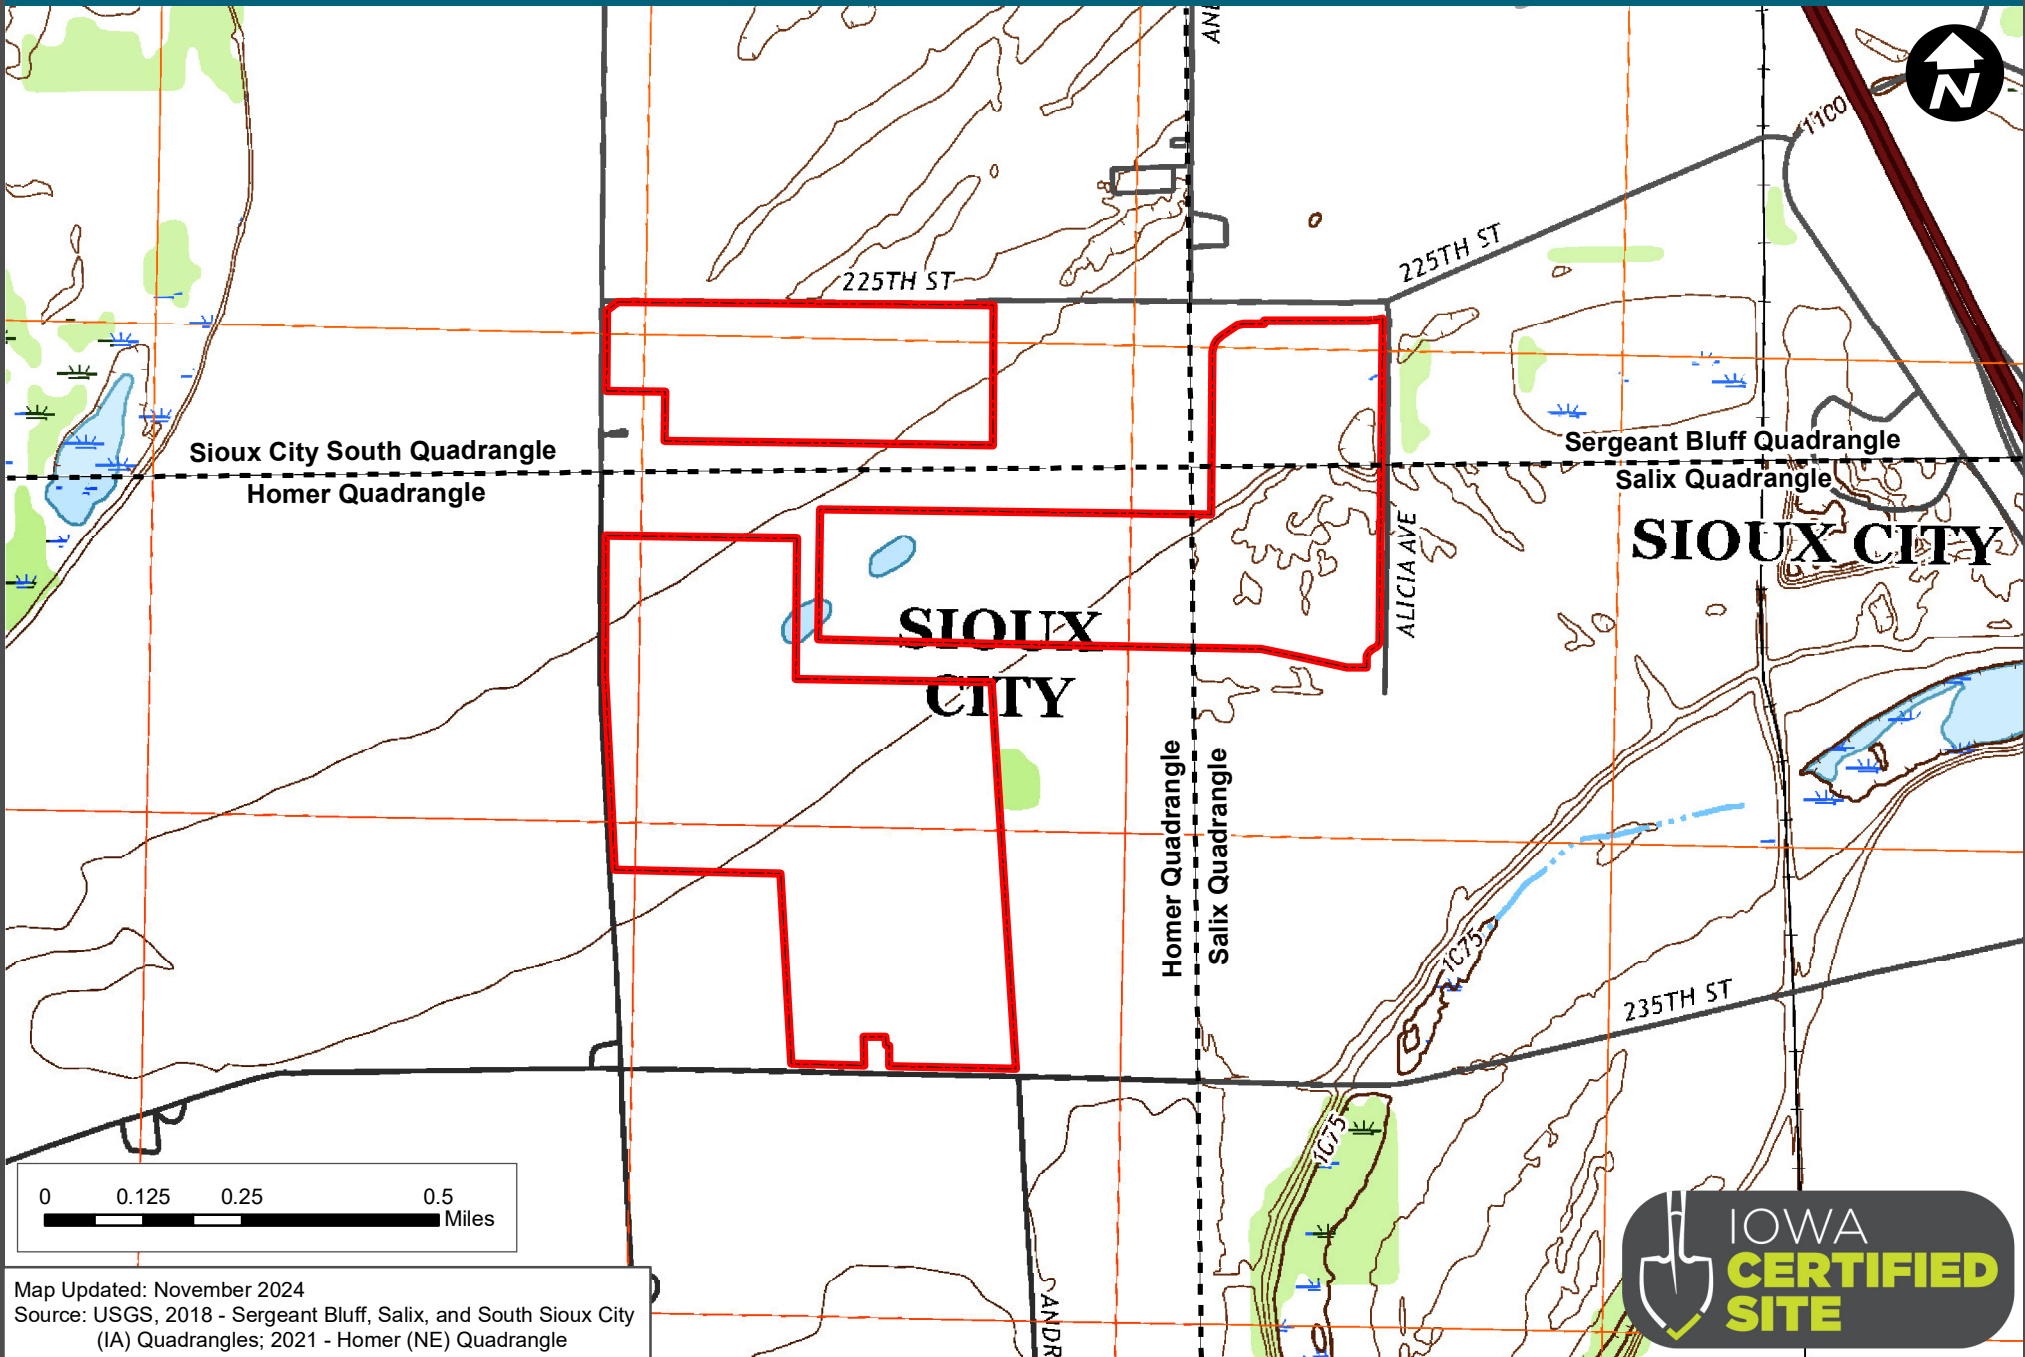

SOUTHBRIDGE BUSINESS PARK

(313.92 ACRES)

SIoux CITY, IOWA - USGS QUADRANGLE MAP

Map Updated: November 2024
Source: USGS, 2018 - Sergeant Bluff, Salix, and South Sioux City (IA) Quadrangles; 2021 - Homer (NE) Quadrangle