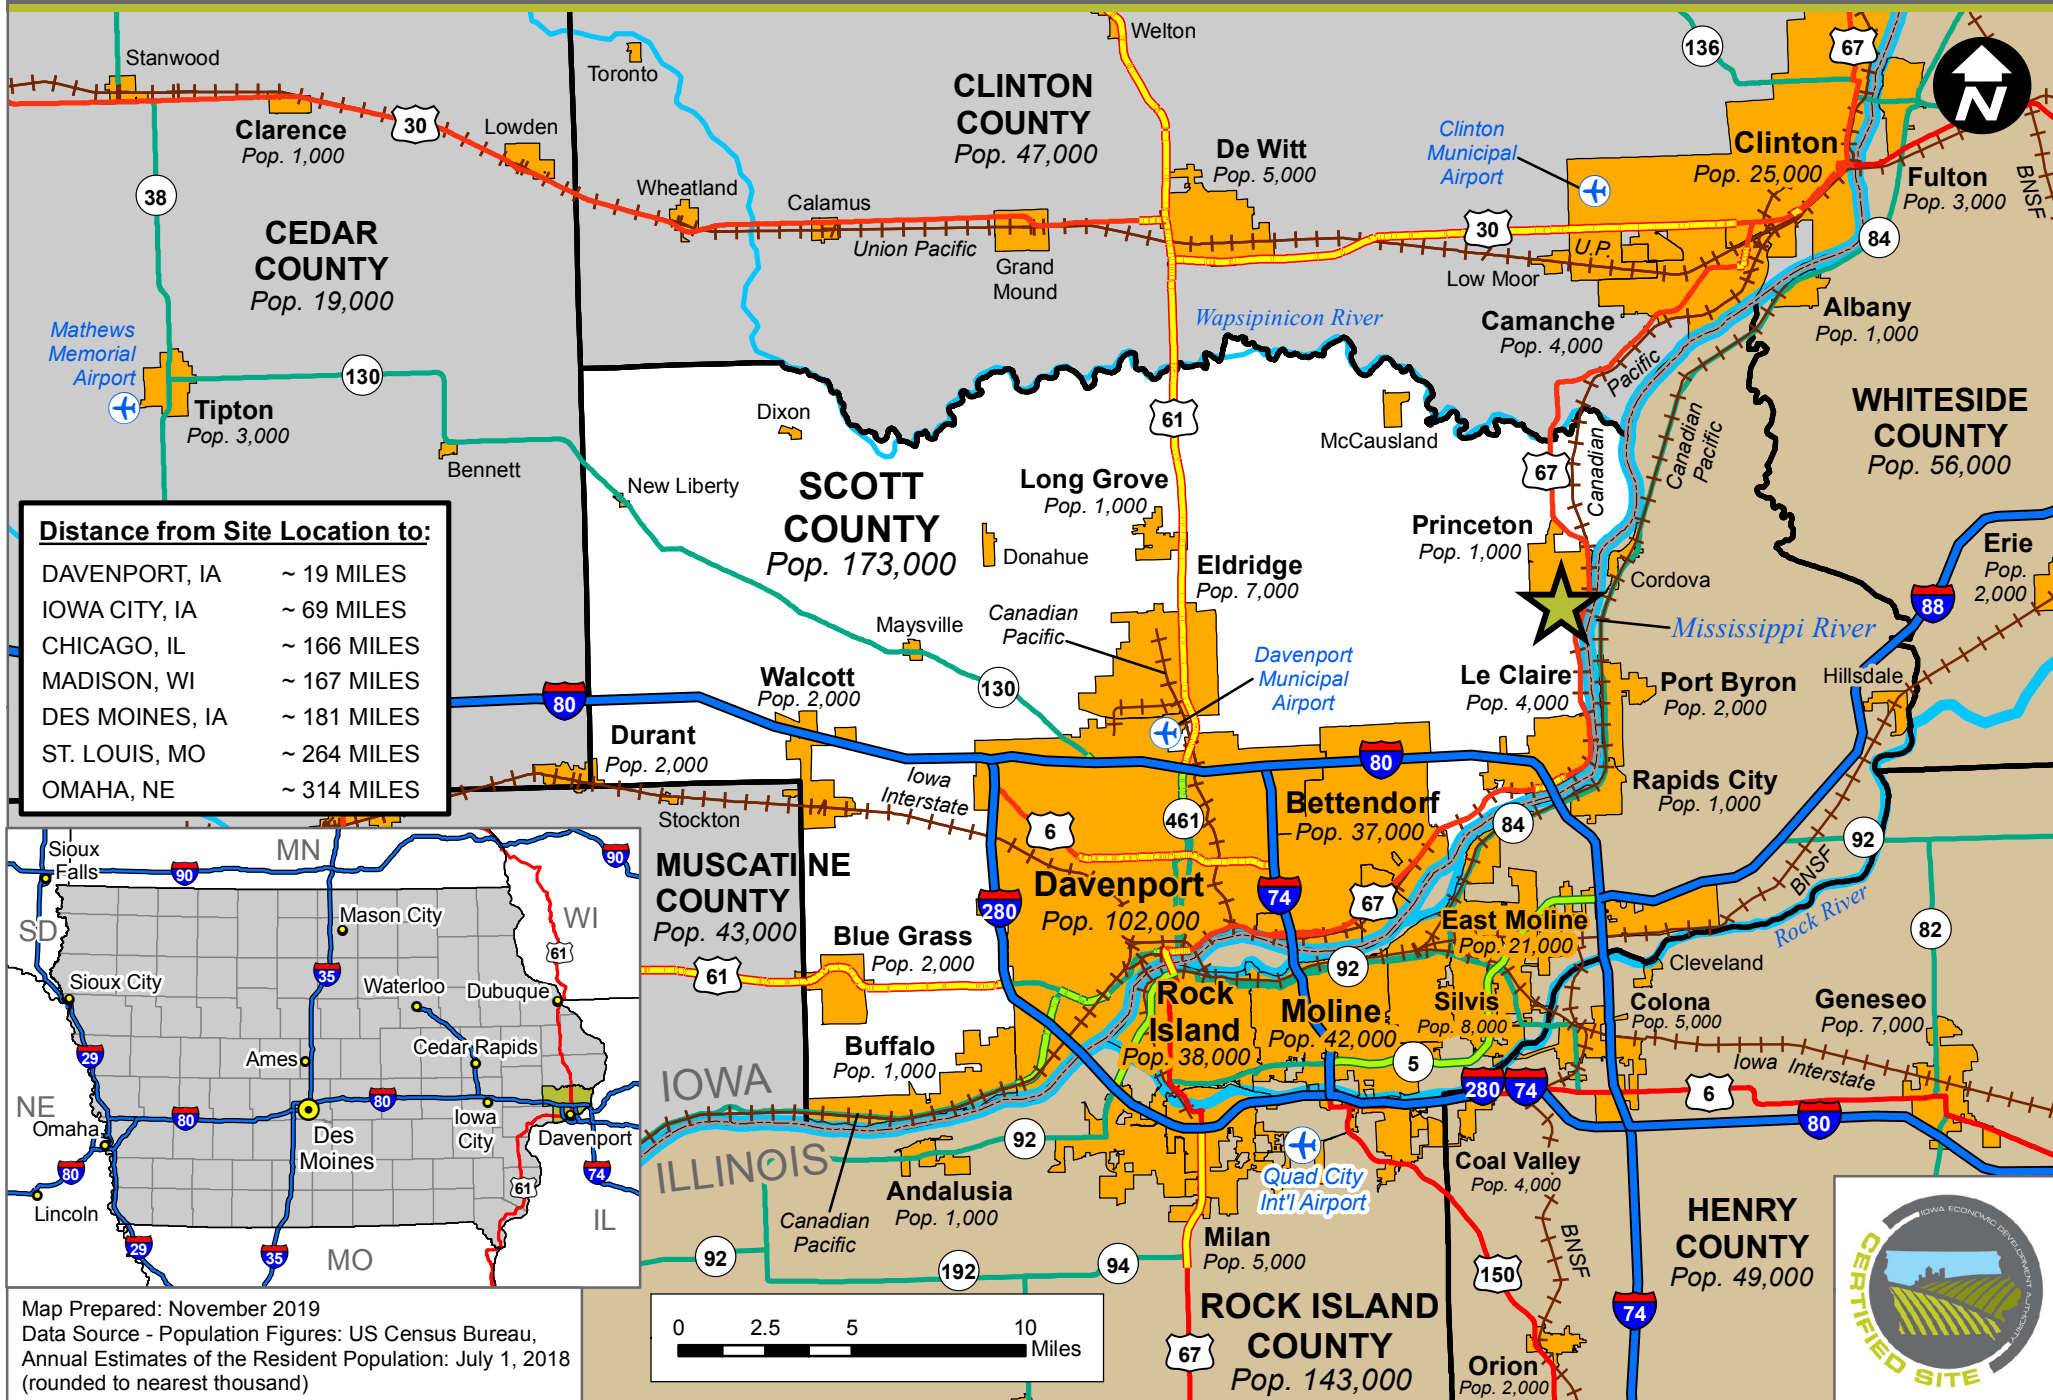

# THE ANDERSON 400 (399.06 ACRES)

## PRINCETON, IOWA - GENERAL LOCATION MAP

**Distance from Site Location to:**

DAVENPORT, IA	~ 19 MILES
IOWA CITY, IA	~ 69 MILES
CHICAGO, IL	~ 166 MILES
MADISON, WI	~ 167 MILES
DES MOINES, IA	~ 181 MILES
ST. LOUIS, MO	~ 264 MILES
OMAHA, NE	~ 314 MILES