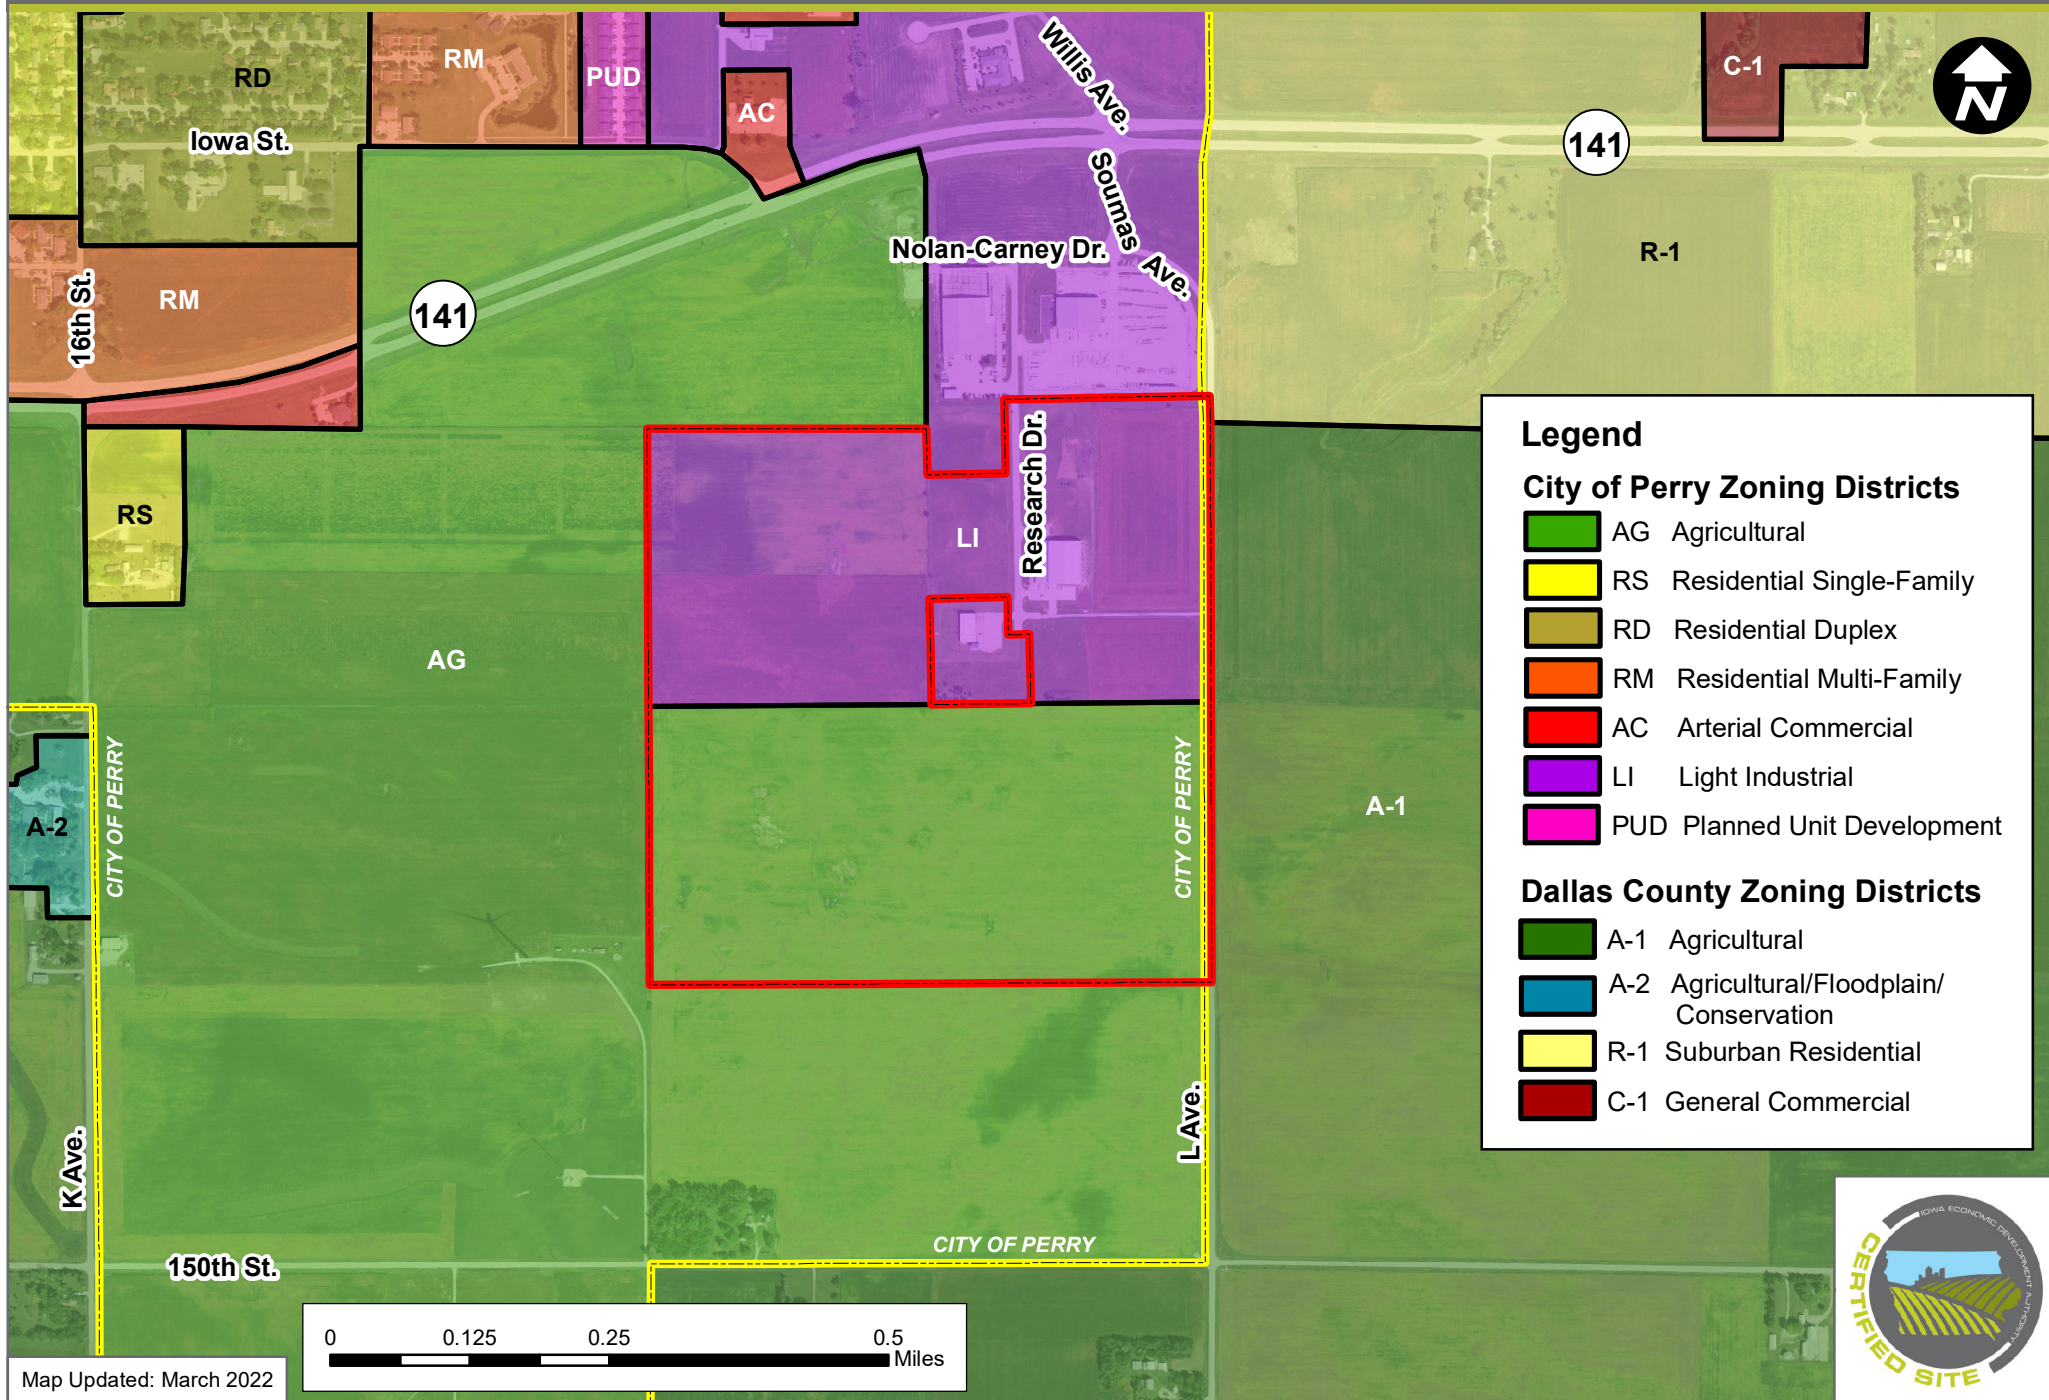

PERRY INDUSTRIAL PARK (156.06 ACRES)

PERRY, IOWA - CURRENT ZONING MAP

Map Updated: March 2022